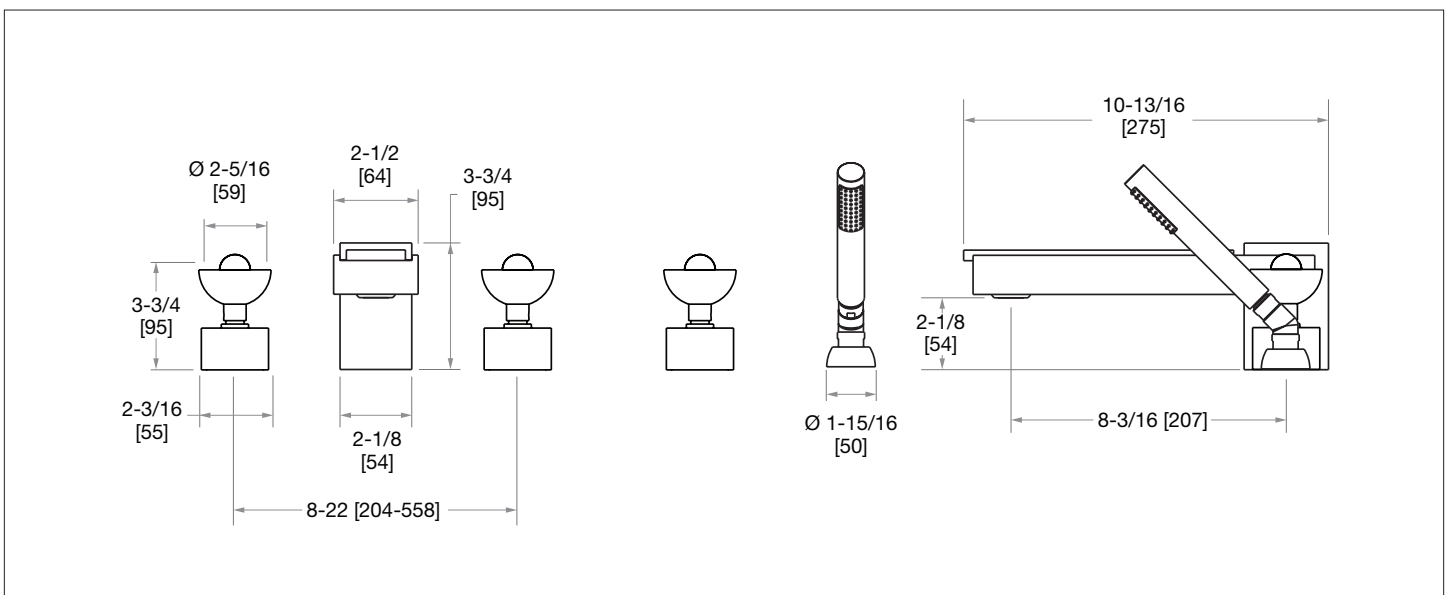

The measurements shown are for reference only. Products and specifications shown are subject to change without notice.

Rev A