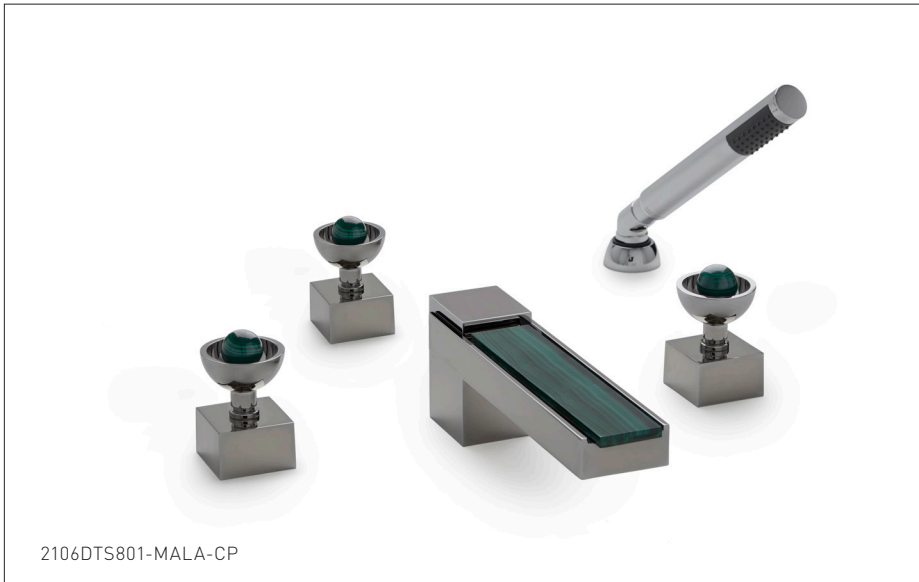

## APOLLO WITH STONE INSERT SATURN KNOB DECK MOUNT TUB SHOWER SET 2106DTS801-XXXX-XX

### PRODUCT FEATURES

- o Available in all Sherle Wagner International finishes
- o Solid brass/bronze construction
- o Full flow
- o Includes (2) 1/2" washerless 1/4 turn ceramic valves
- o Includes (3) 72" braided hose 1/2" FNPT to 3/4" FNPT for diverter
- o Includes deckmount handshower
- o 1.8 gpm (6.8 L/min) handshower flowrate
- o Includes (1) 72" spiral handshower hose with vacuum break
- o Leader hose not included
- o Refer to stone chart for standard stone insert, contact sales associate for custom stone options
- o Optional: (2) 3/4" valves for increased flow, contact sales associate for details