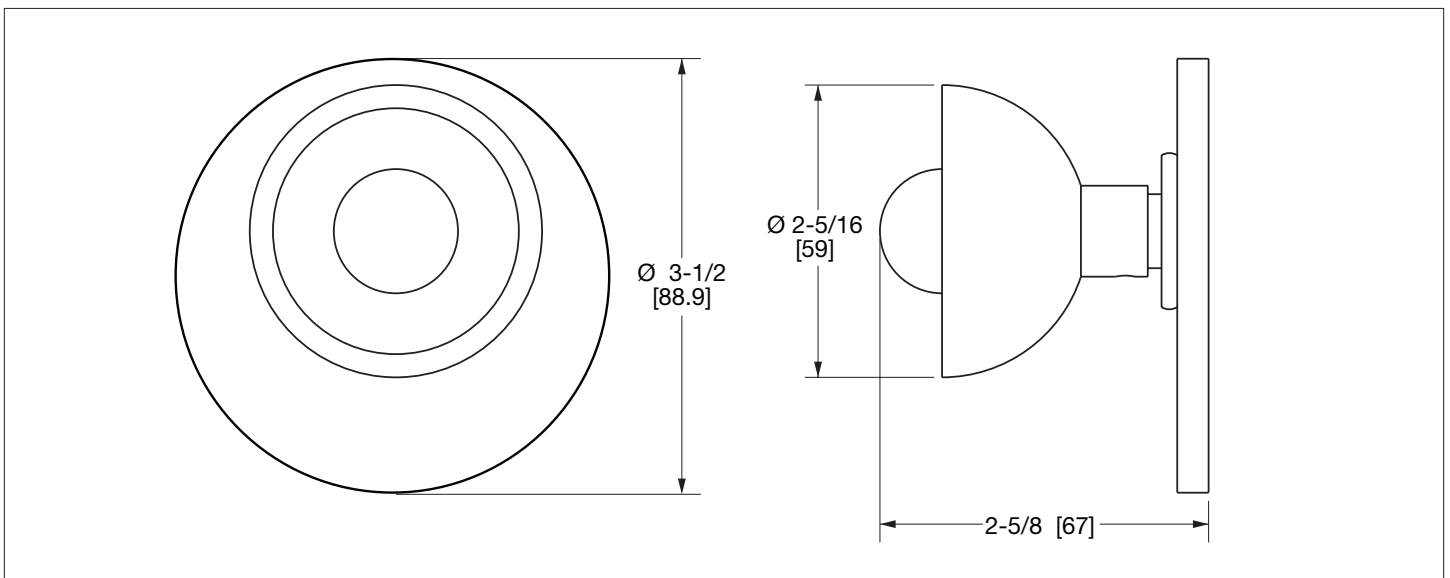

The measurements shown are for reference only. Products and specifications shown are subject to change without notice.

Rev A