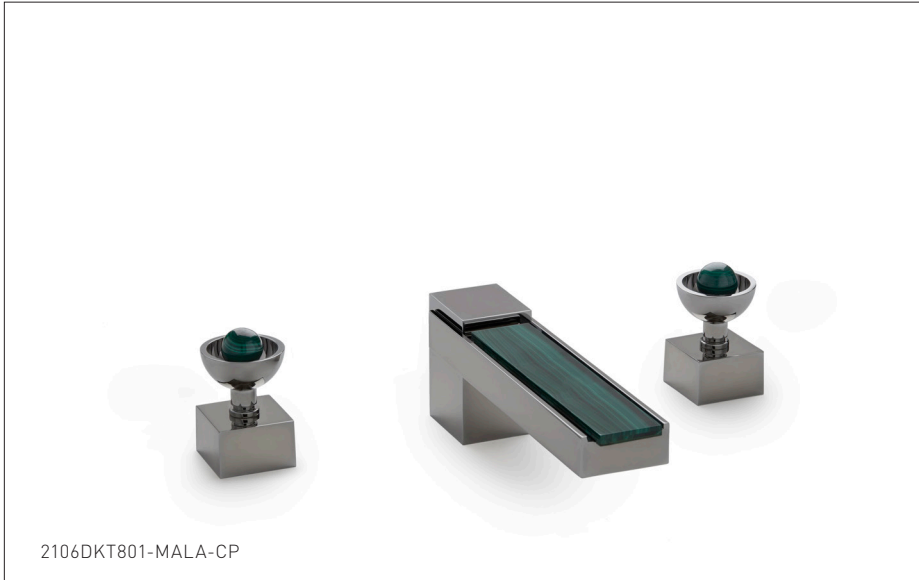

## APOLLO WITH STONE INSERT SATURN KNOB DECK MOUNT TUB SET 2106DKT801-XXXX-XX

### PRODUCT FEATURES

- o Available in all Sherle Wagner International finishes
- o Solid brass/bronze construction
- o Full flow
- o Includes (2) 1/2" washerless 1/4 turn ceramic valves
- o Includes (2) 72" braided hose 1/2" FNPT to 3/4" FNPT for diverter
- o Refer to stone chart for standard stone insert, contact sales associate for custom stone options
- o Optional: (2) 3/4" valves for increased flow, contact sales associate for details