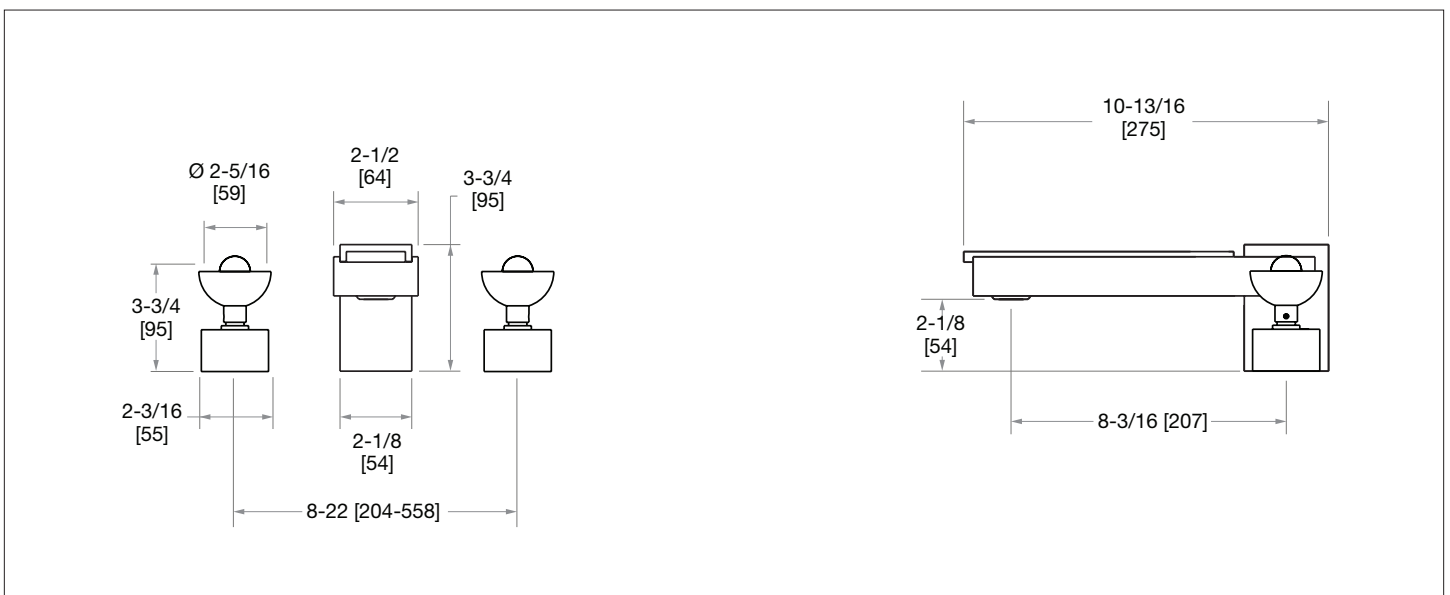

The measurements shown are for reference only. Products and specifications shown are subject to change without notice.

Rev A