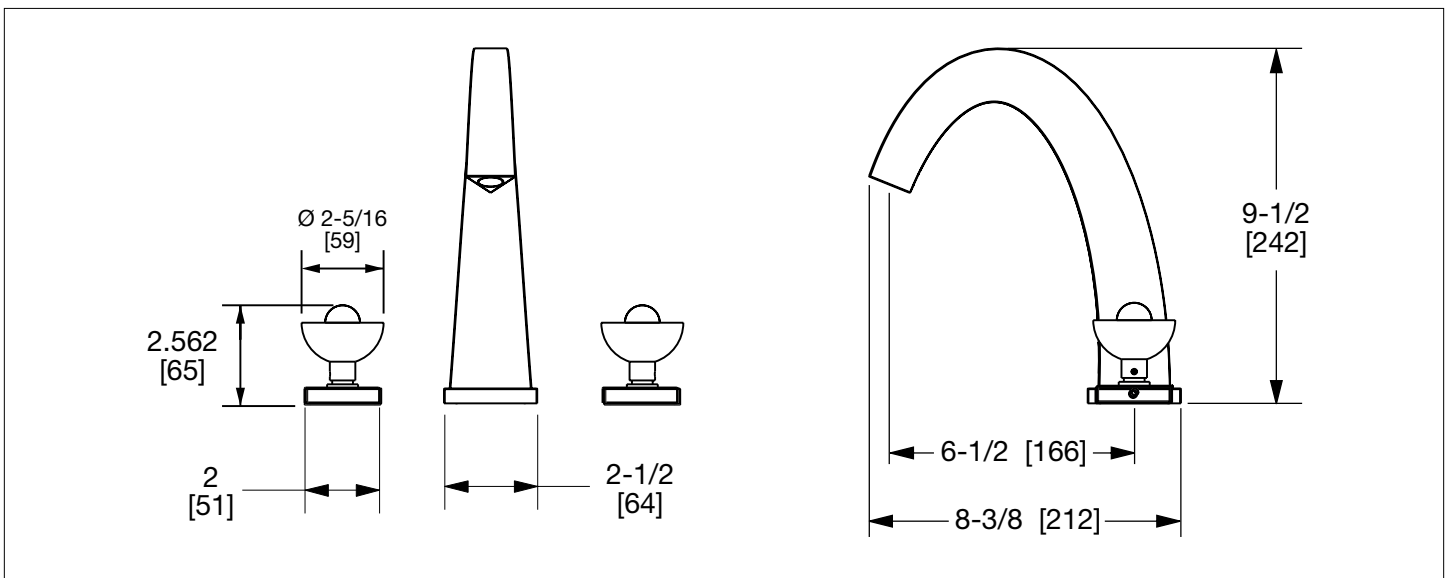

SHERLE WAGNER INTERNATIONAL

ARCO WITH STONE INSERT SATURN KNOB FAUCET SET 2106BSN108-XXXX-XX

PRODUCT FEATURES

- o Available in all Sherle Wagner International finishes
- o Solid brass/bronze construction
- o 1.0 gpm (3.8 L/min) flow rate
- o Includes (2) 1/2" washerless 1/4 turn ceramic valves
- o Includes (2) flexible hoses 1/2" FIP x 1/2" FIP x 12" length
- o Includes gaskets and tee fitting
- o Standard push pop-up waste assembly
- o Recommended 12" spread. Can be installed 8"-16"
- o Refer to stone chart for standard stone insert, contact sales associate for custom stone options
- o Optional: Lift & turn, strainer waste assembly

The measurements shown are for reference only. Products and specifications shown are subject to change without notice.

Rev A