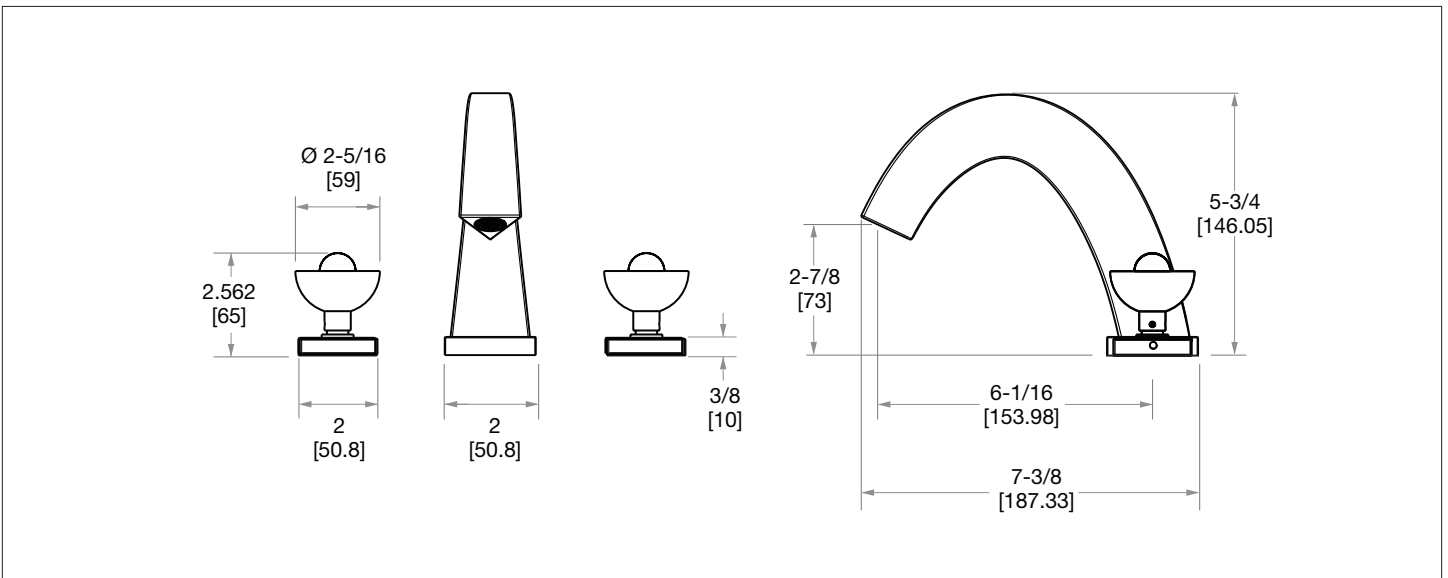

The measurements shown are for reference only. Products and specifications shown are subject to change without notice.

Rev A