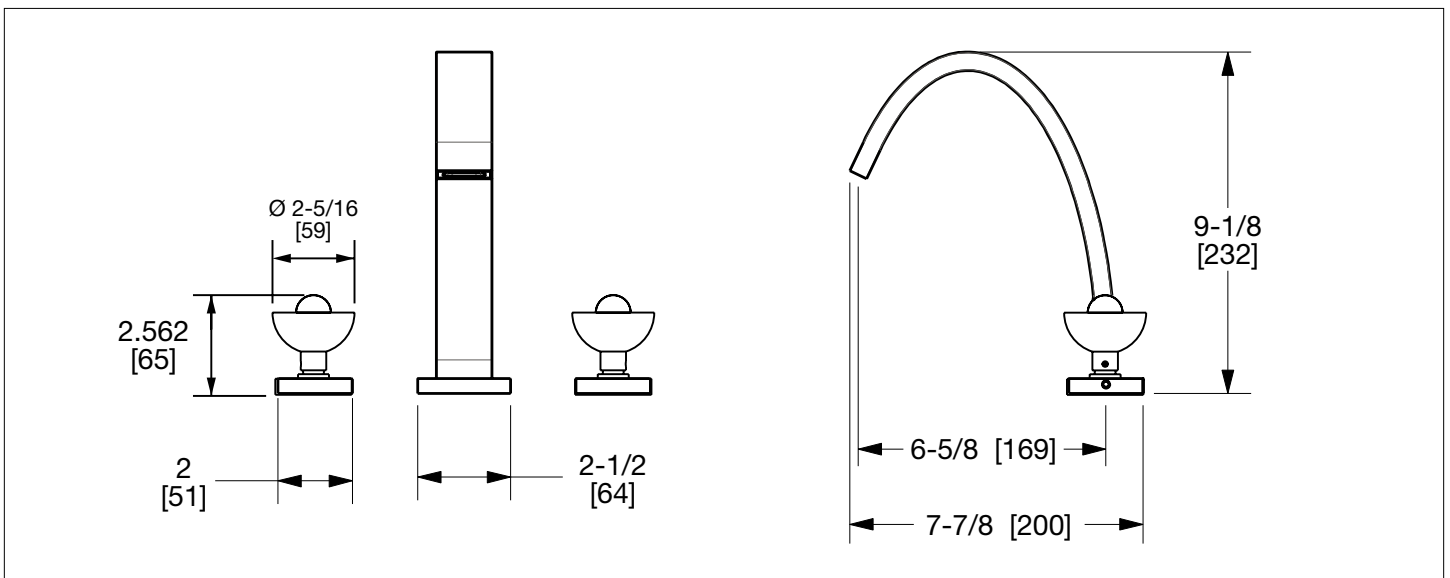

SHERLE WAGNER INTERNATIONAL

AQUEDUCT WITH STONE INSERT SATURN KNOB FAUCET SET 2106BSN102-XXXX-XX

PRODUCT FEATURES

- o Available in all Sherle Wagner International finishes
- o Solid brass/bronze construction
- o 1.0 gpm (3.8 L/min) flow rate
- o Includes (2) 1/2" washerless 1/4 turn ceramic valves
- o Includes (2) flexible hoses 1/2" FIP x 1/2" FIP x 12" length
- o Includes gaskets and tee fitting
- o Includes lift rod and self sealing pop-up assembly
- o Recommended 12" spread. Can be installed 8"-16"
- o Refer to stone chart for standard stone insert, contact sales associate for custom stone options

The measurements shown are for reference only. Products and specifications shown are subject to change without notice.

Rev A