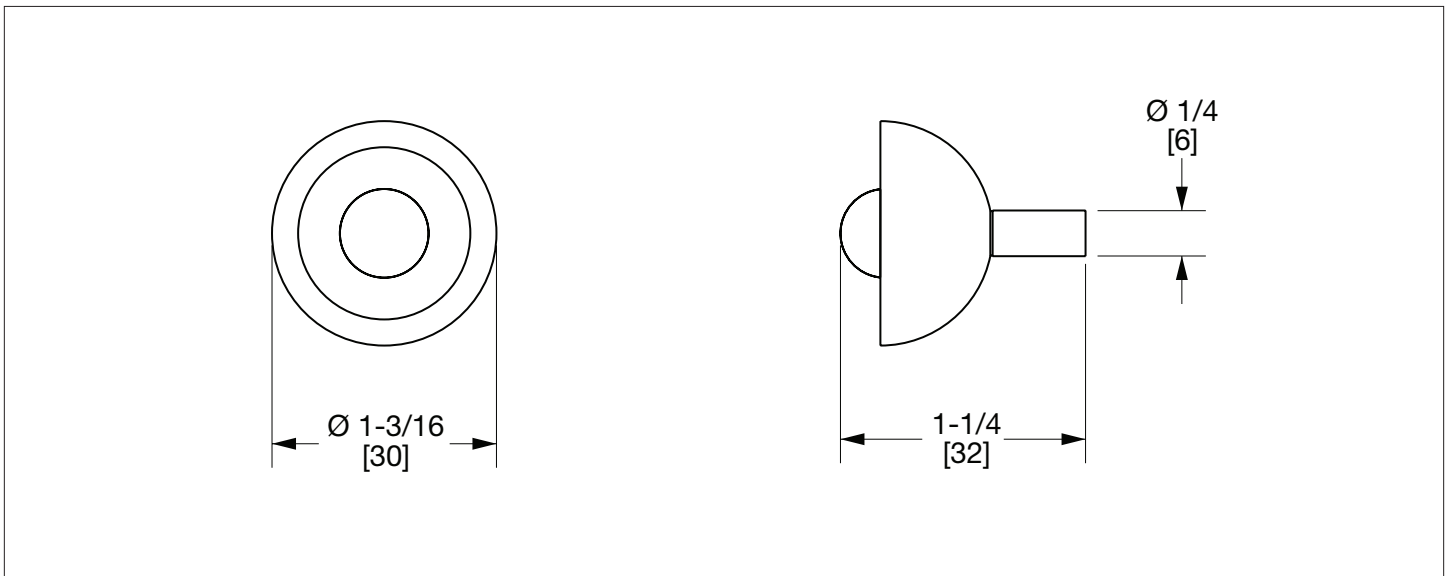

The measurements shown are for reference only. Products and specifications shown are subject to change without notice.

Rev A