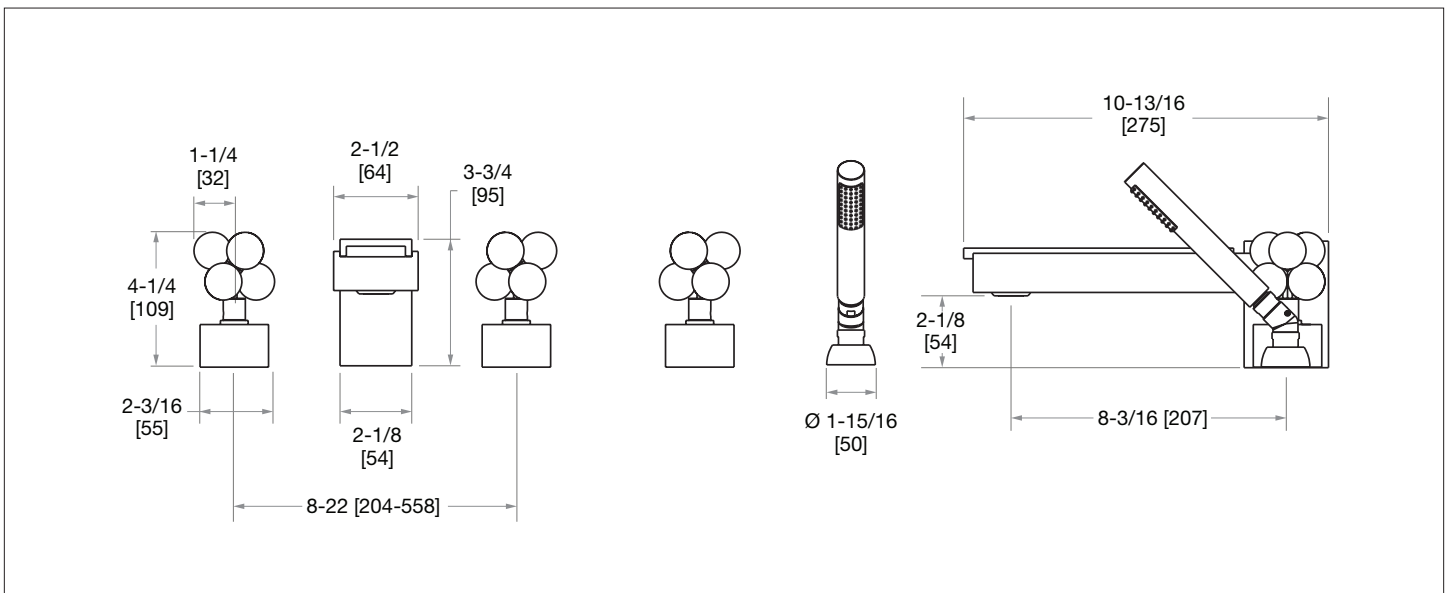

SHERLE WAGNER INTERNATIONAL

APOLLO WITH STONE INSERT MOLECULE KNOB DECK MOUNT TUB SHOWER SET 2105DTS801-XXXX-XX

PRODUCT FEATURES

- o Available in all Sherle Wagner International finishes
- o Solid brass/bronze construction
- o Full flow
- o Includes (2) 1/2" washerless 1/4 turn ceramic valves
- o Includes (3) 72" braided hose 1/2" FNPT to 3/4" FNPT for diverter
- o Includes deckmount handshower
- o 1.8 gpm (6.8 L/min) handshower flowrate
- o Includes (1) 72" spiral handshower hose with vacuum break
- o Leader hose not included
- o Refer to stone chart for standard stone insert, contact sales associate for custom stone options
- o Optional: (2) 3/4" valves for increased flow, contact sales associate for details

The measurements shown are for reference only. Products and specifications shown are subject to change without notice.

Rev A