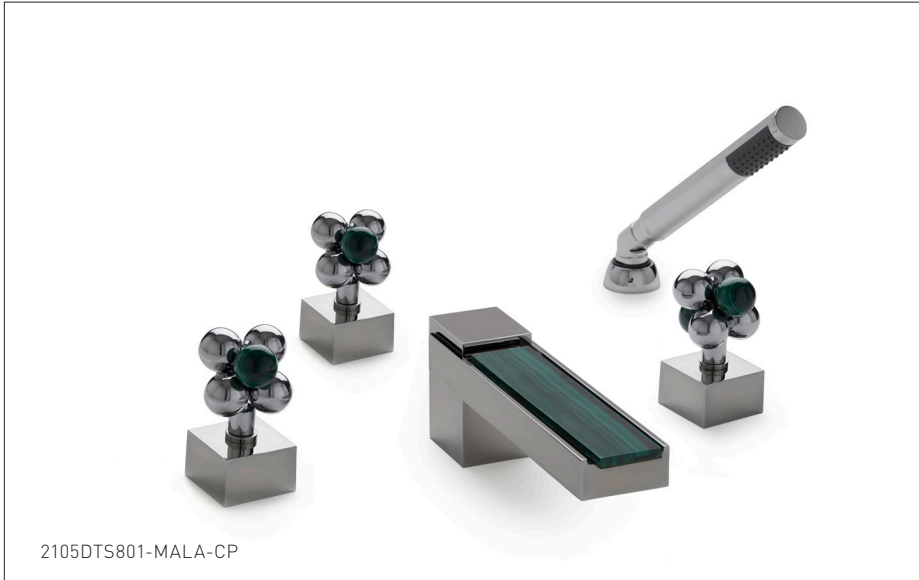

SHERLE WAGNER INTERNATIONAL

APOLLO WITH STONE INSERT MOLECULE KNOB DECK MOUNT TUB SHOWER SET 2105DTS801-XXXX-XX

PRODUCT FEATURES

- o Available in all Sherle Wagner International finishes
- o Solid brass/bronze construction
- o Full flow
- o Includes (2) 1/2" washerless 1/4 turn ceramic valves
- o Includes (3) 72" braided hose 1/2" FNPT to 3/4" FNPT for diverter
- o Includes deckmount handshower
- o 1.8 gpm (6.8 L/min) handshower flowrate
- o Includes (1) 72" spiral handshower hose with vacuum break
- o Leader hose not included
- o Refer to stone chart for standard stone insert, contact sales associate for custom stone options
- o Optional: (2) 3/4" valves for increased flow, contact sales associate for details

AVAILABLE METAL FINISHES

PN Polished Nickel	OB Oil Rubbed Brass	ES English Silver	AG Antique Gold
CP Polished Chrome	PB Polished Brass	BS Butler Silver	SP Satin Platinum
BN Brushed Nickel	GP Gold Plate	AP Antique Pewter	HP High Polished Platinum
BC Brushed Chrome	AL Almond Gold	PE Black Pearl	BP Burnished Platinum
SB Satin Brass	RG Rose Gold	BG Burnished Gold	