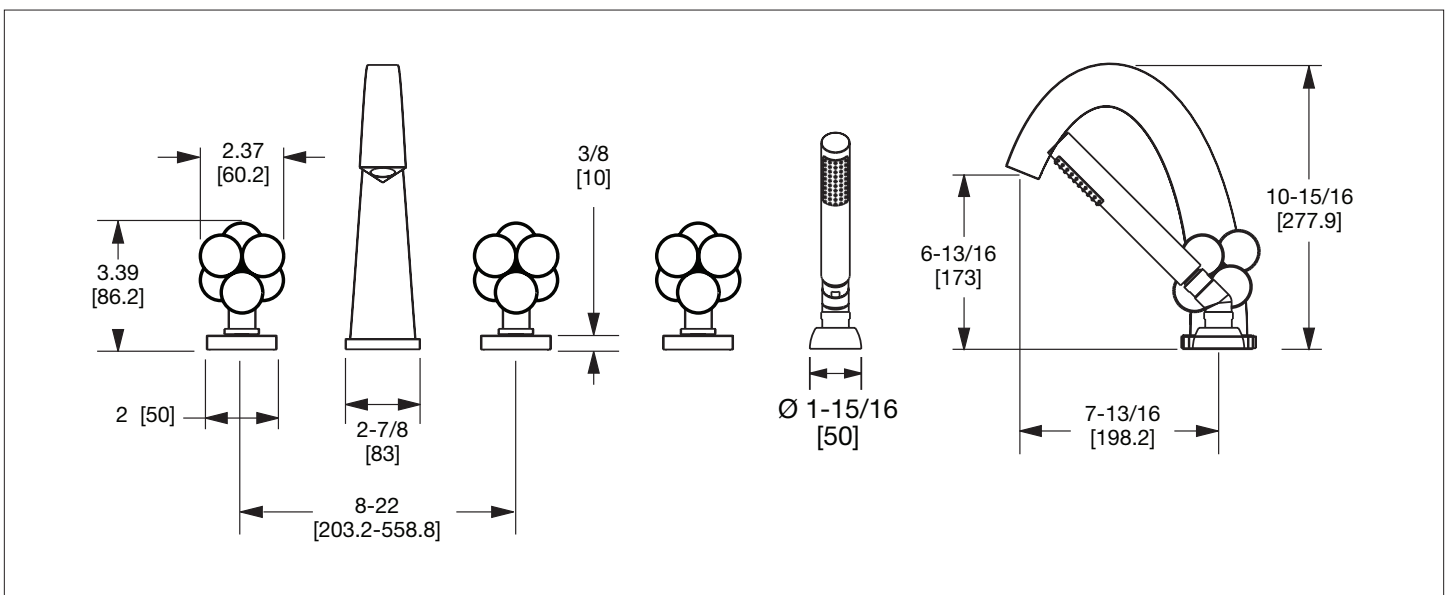

The measurements shown are for reference only. Products and specifications shown are subject to change without notice.

Rev A