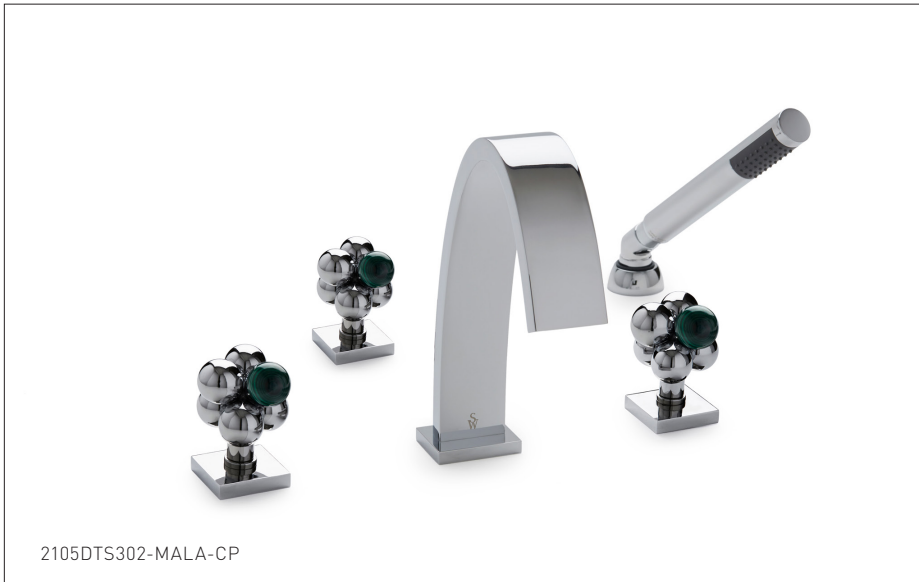

SHERLE WAGNER INTERNATIONAL

AQUEDUCT WITH STONE INSERT MOLECULE KNOB DECK MOUNT TUB SHOWER SET 2105DTS302-XXXX-XX

2105DTS302-MALA-CP

PRODUCT FEATURES

- o Available in all Sherle Wagner International finishes
- o Solid brass/bronze construction
- o Full flow
- o Includes (2) 1/2" washerless 1/4 turn ceramic valves
- o Includes (3) 72" braided hose 1/2" FNPT to 3/4" FNPT for diverter
- o Includes deckmount handshower
- o 1.8 gpm (6.8 L/min) handshower flowrate
- o Includes (1) 72" spiral handshower hose with vacuum break
- o Leader hose not included
- o Refer to stone chart for standard stone insert, contact sales associate for custom stone options
- o Optional: (2) 3/4" valves for increased flow, contact sales associate for details