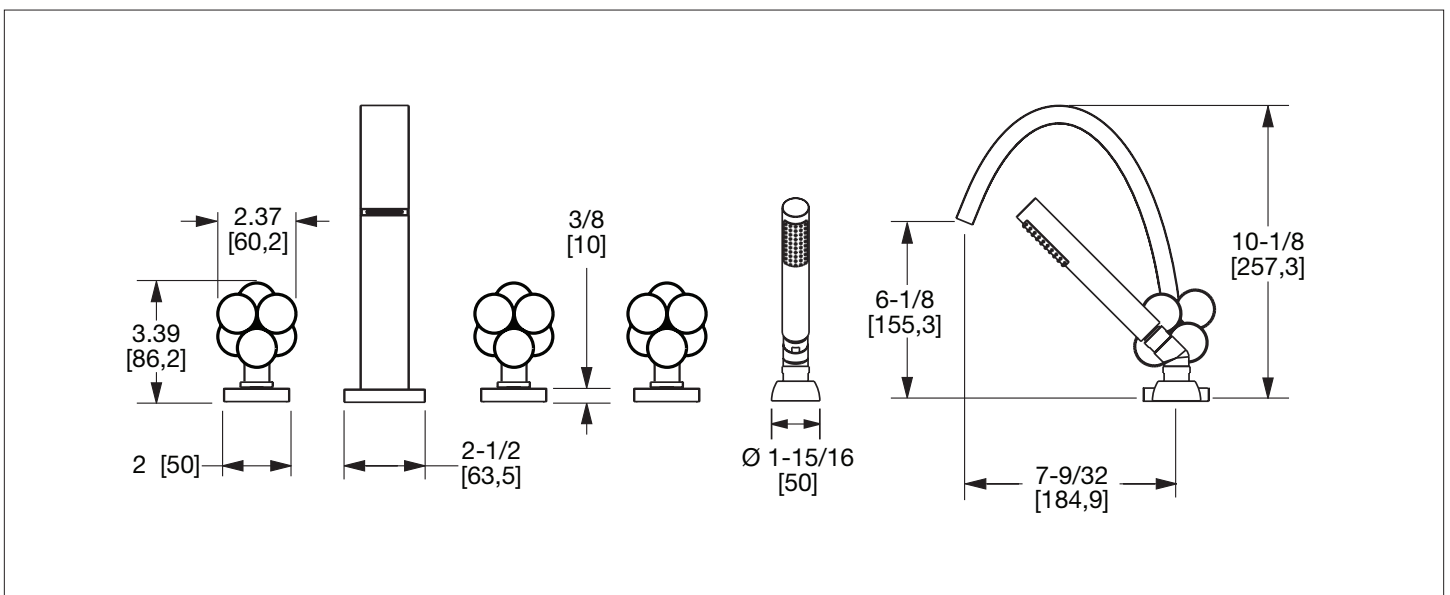

SHERLE WAGNER INTERNATIONAL

AQUEDUCT WITH STONE INSERT MOLECULE KNOB DECK MOUNT TUB SHOWER SET 2105DTS302-XXXX-XX

2105DTS302-MALA-CP

PRODUCT FEATURES

- o Available in all Sherle Wagner International finishes
- o Solid brass/bronze construction
- o Full flow
- o Includes (2) 1/2" washerless 1/4 turn ceramic valves
- o Includes (3) 72" braided hose 1/2" FNPT to 3/4" FNPT for diverter
- o Includes deckmount handshower
- o 1.8 gpm (6.8 L/min) handshower flowrate
- o Includes (1) 72" spiral handshower hose with vacuum break
- o Leader hose not included
- o Refer to stone chart for standard stone insert, contact sales associate for custom stone options
- o Optional: (2) 3/4" valves for increased flow, contact sales associate for details

The measurements shown are for reference only. Products and specifications shown are subject to change without notice.

Rev A