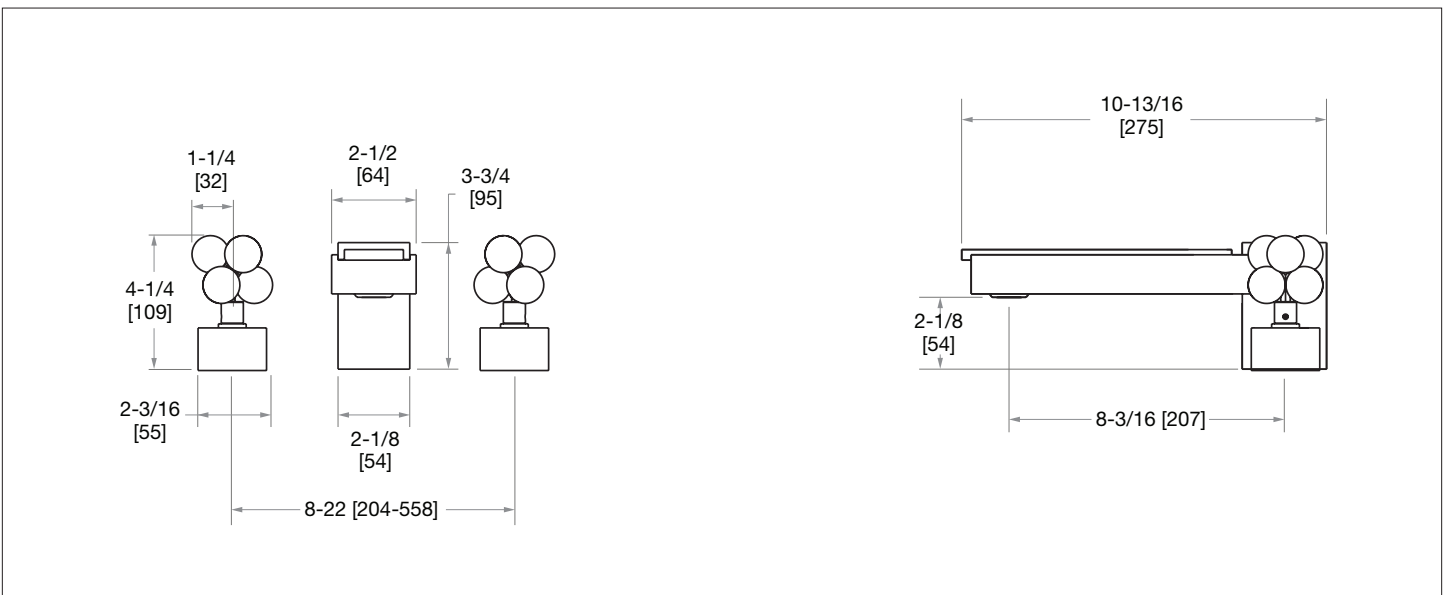

The measurements shown are for reference only. Products and specifications shown are subject to change without notice.

Rev A