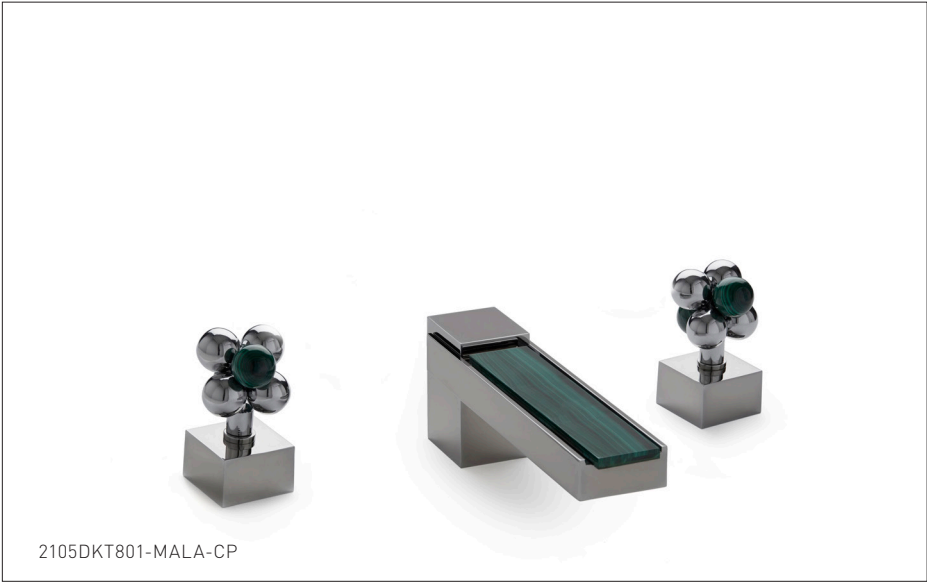

## APOLLO WITH STONE INSERT MOLECULE KNOB DECK MOUNT TUB SET 2105DKT801-XXXX-XX

### PRODUCT FEATURES

- o Available in all Sherle Wagner International finishes
- o Solid brass/bronze construction
- o Full flow
- o Includes (2) 1/2" washerless 1/4 turn ceramic valves
- o Includes (2) 72" braided hose 1/2" FNPT to 3/4" FNPT for diverter
- o Refer to stone chart for standard stone insert, contact sales associate for custom stone options
- o Optional: (2) 3/4" valves for increased flow, contact sales associate for details