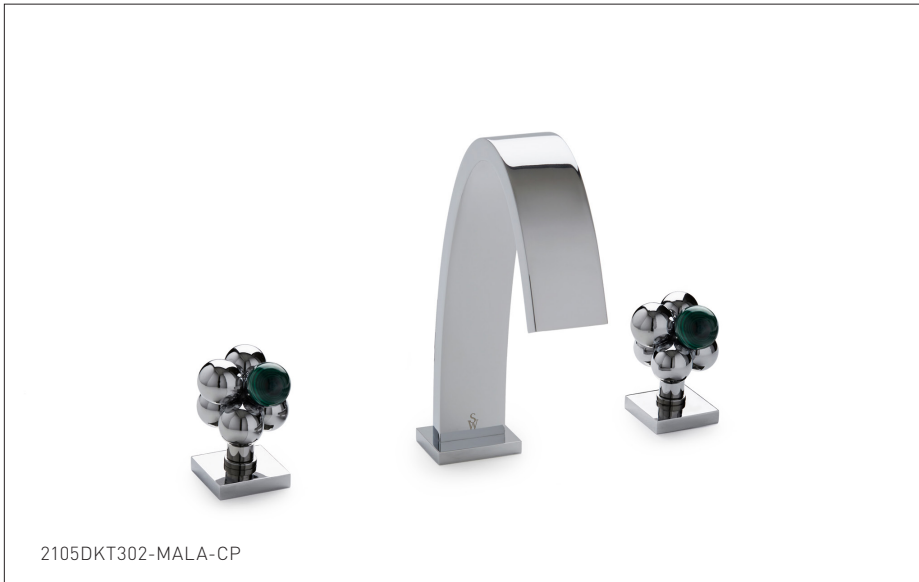

SHERLE WAGNER INTERNATIONAL

AQUEDUCT WITH STONE INSERT MOLECULE KNOB DECK MOUNT TUB SET 2105DKT302-XXXX-XX

PRODUCT FEATURES

- o Available in all Sherle Wagner International finishes
- o Solid brass/bronze construction
- o Full flow
- o Includes (2) 1/2" washerless 1/4 turn ceramic valves
- o Includes (2) 72" braided hose 1/2" FNPT to 3/4" FNPT for diverter
- o Refer to stone chart for standard stone insert, contact sales associate for custom stone options
- o Optional: (2) 3/4" valves for increased flow, contact sales associate for details