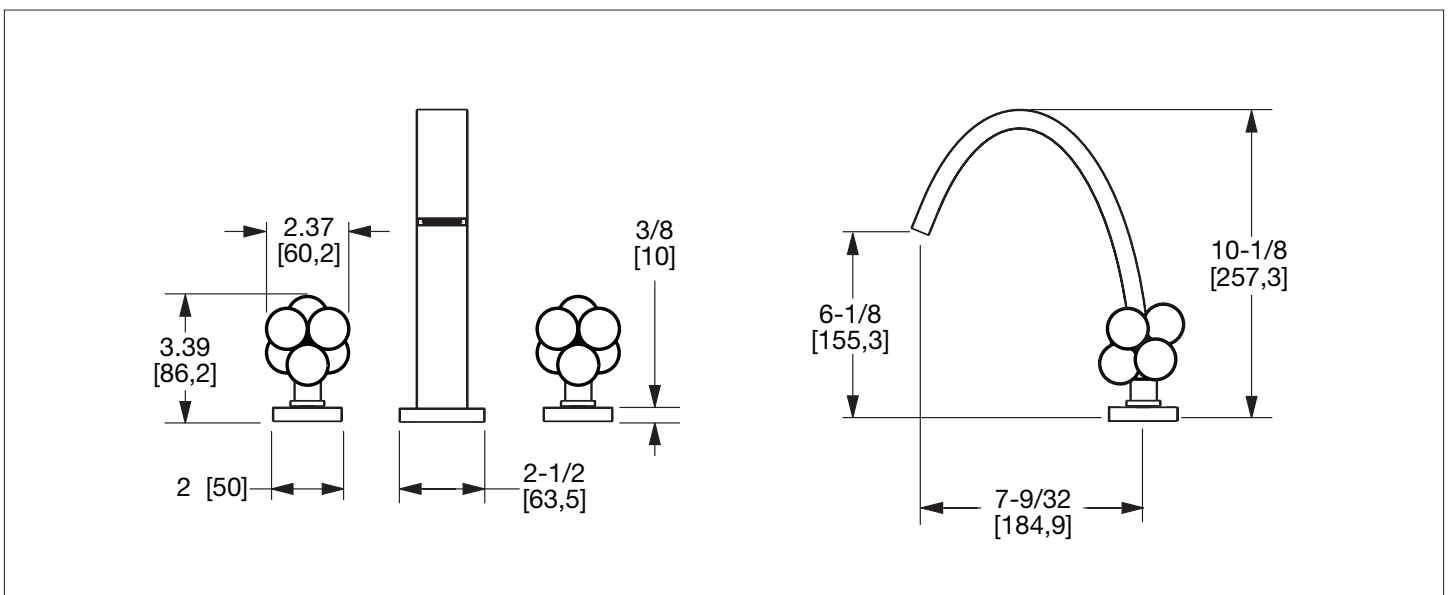

SHERLE WAGNER INTERNATIONAL

AQUEDUCT WITH STONE INSERT MOLECULE KNOB DECK MOUNT TUB SET 2105DKT302-XXXX-XX

PRODUCT FEATURES

- o Available in all Sherle Wagner International finishes
- o Solid brass/bronze construction
- o Full flow
- o Includes (2) 1/2" washerless 1/4 turn ceramic valves
- o Includes (2) 72" braided hose 1/2" FNPT to 3/4" FNPT for diverter
- o Refer to stone chart for standard stone insert, contact sales associate for custom stone options
- o Optional: (2) 3/4" valves for increased flow, contact sales associate for details

The measurements shown are for reference only. Products and specifications shown are subject to change without notice.

Rev A