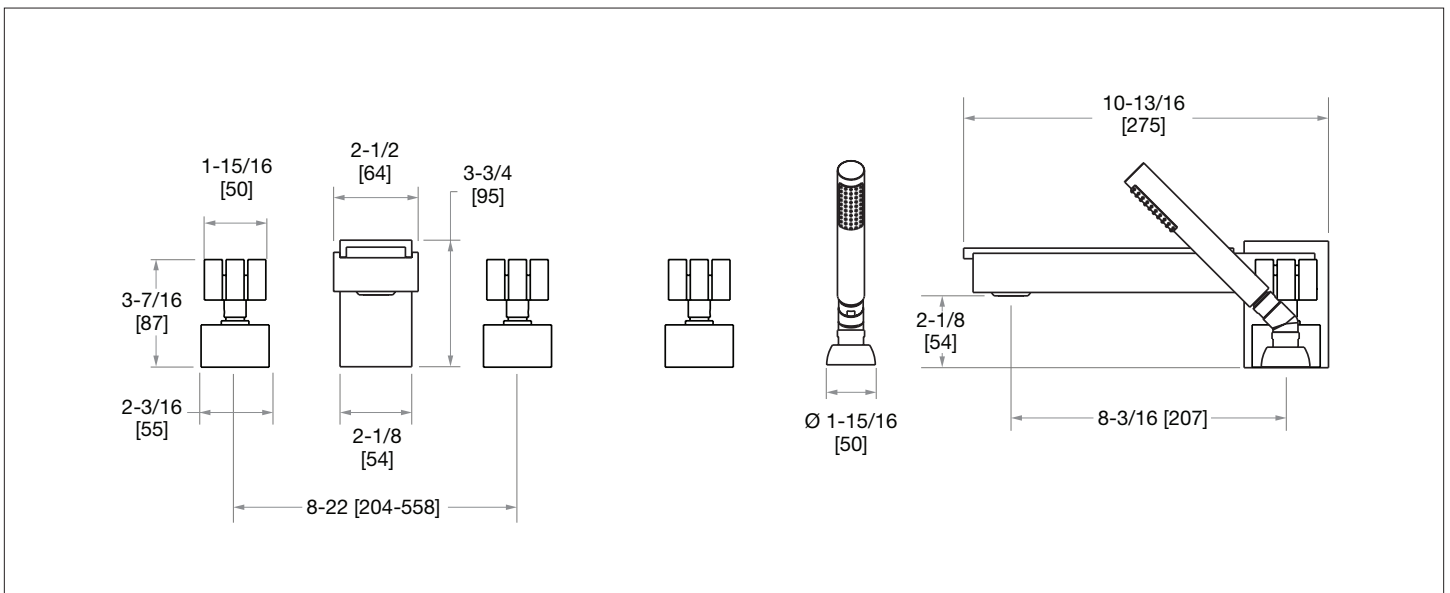

SHERLE WAGNER INTERNATIONAL

APOLLO WITH STONE INSERT NOVEL KNOB DECK MOUNT TUB SHOWER SET 2104DTS801-XXXX-XX

2104DTS801-MALA-CP

PRODUCT FEATURES

- o Available in all Sherle Wagner International finishes
- o Solid brass/bronze construction
- o Full flow
- o Includes (2) 1/2" washerless 1/4 turn ceramic valves
- o Includes (3) 72" braided hose 1/2" FNPT to 3/4" FNPT for diverter
- o Includes deckmount handshower
- o 1.8 gpm (6.8 L/min) handshower flowrate
- o Includes (1) 72" spiral handshower hose with vacuum break
- o Leader hose not included
- o Refer to stone chart for standard stone insert, contact sales associate for custom stone options
- o Optional: (2) 3/4" valves for increased flow, contact sales associate for details

The measurements shown are for reference only. Products and specifications shown are subject to change without notice.

Rev A