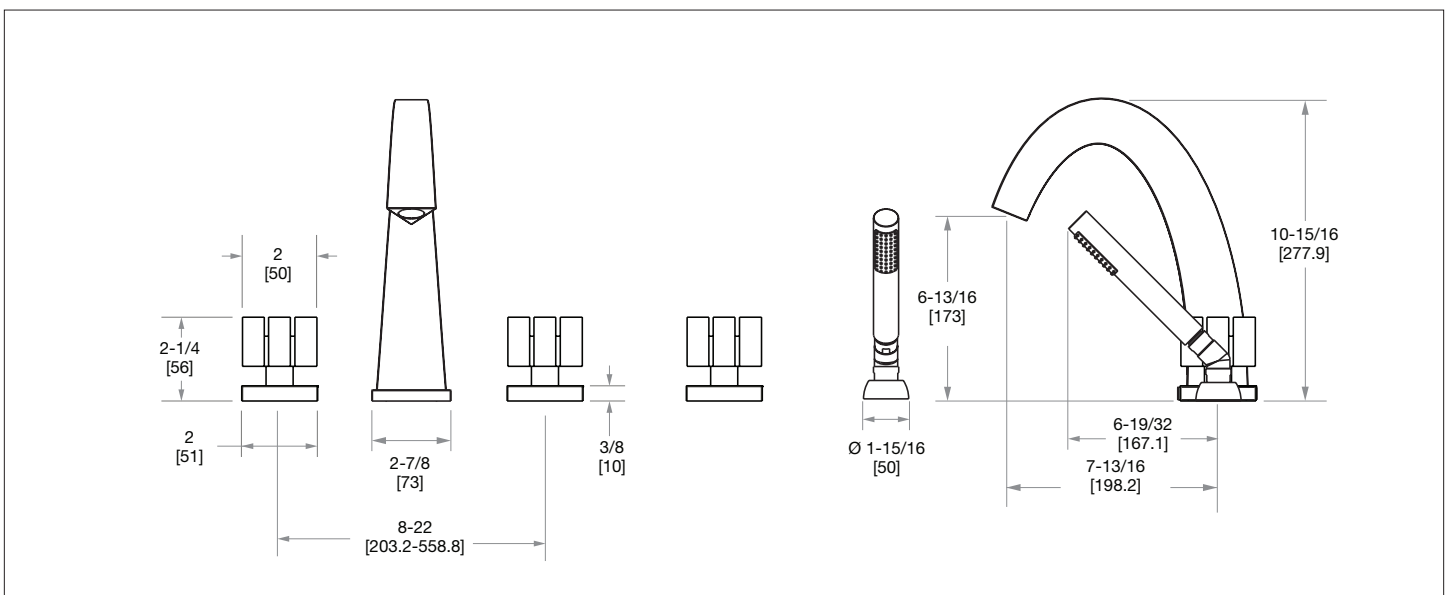

The measurements shown are for reference only. Products and specifications shown are subject to change without notice.

Rev A