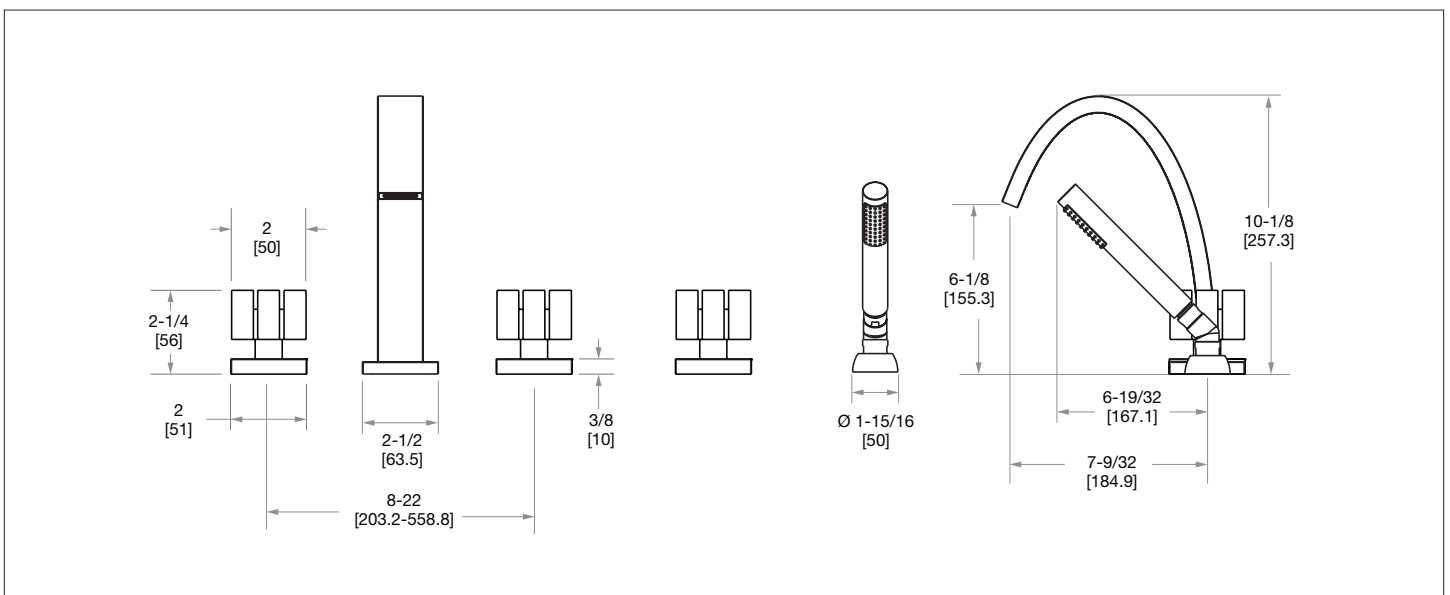

SHERLE WAGNER INTERNATIONAL

AQUEDUCT WITH STONE INSERT NOVEL KNOB DECK MOUNT TUB SHOWER SET 2104DTS302-XXXX-XX

PRODUCT FEATURES

- o Available in all Sherle Wagner International finishes
- o Solid brass/bronze construction
- o Full flow
- o Includes (2) 1/2" washerless 1/4 turn ceramic valves
- o Includes (3) 72" braided hose 1/2" FNPT to 3/4" FNPT for diverter
- o Includes deckmount handshower
- o 1.8 gpm (6.8 L/min) handshower flowrate
- o Includes (1) 72" spiral handshower hose with vacuum break
- o Leader hose not included
- o Refer to stone chart for standard stone insert, contact sales associate for custom stone options
- o Optional: (2) 3/4" valves for increased flow, contact sales associate for details

The measurements shown are for reference only. Products and specifications shown are subject to change without notice.

Rev A