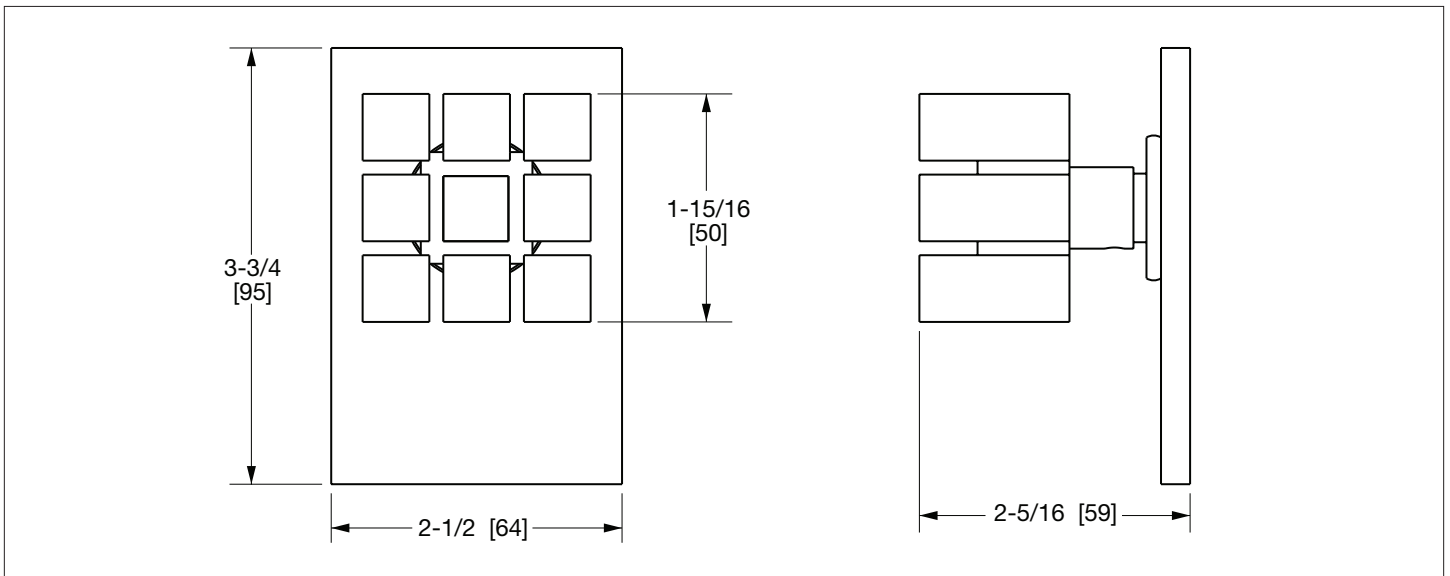

The measurements shown are for reference only. Products and specifications shown are subject to change without notice.

Rev A