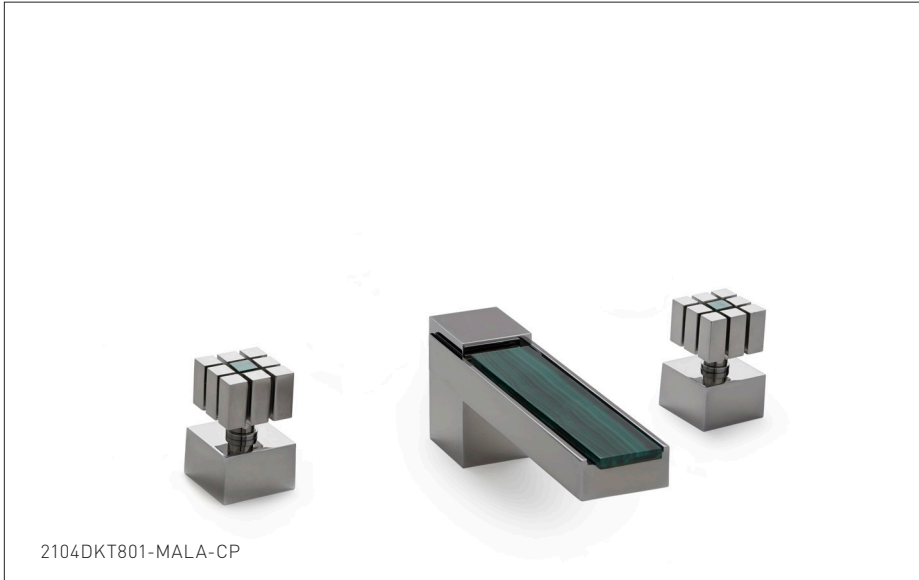

## APOLLO WITH STONE INSERT NOVEL KNOB DECK MOUNT TUB SET 2104DKT801-XXXX-XX

### PRODUCT FEATURES

- o Available in all Sherle Wagner International finishes
- o Solid brass/bronze construction
- o Full flow
- o Includes (2) 1/2" washerless 1/4 turn ceramic valves
- o Includes (2) 72" braided hose 1/2" FNPT to 3/4" FNPT for diverter
- o Refer to stone chart for standard stone insert, contact sales associate for custom stone options
- o Optional: (2) 3/4" valves for increased flow, contact sales associate for details