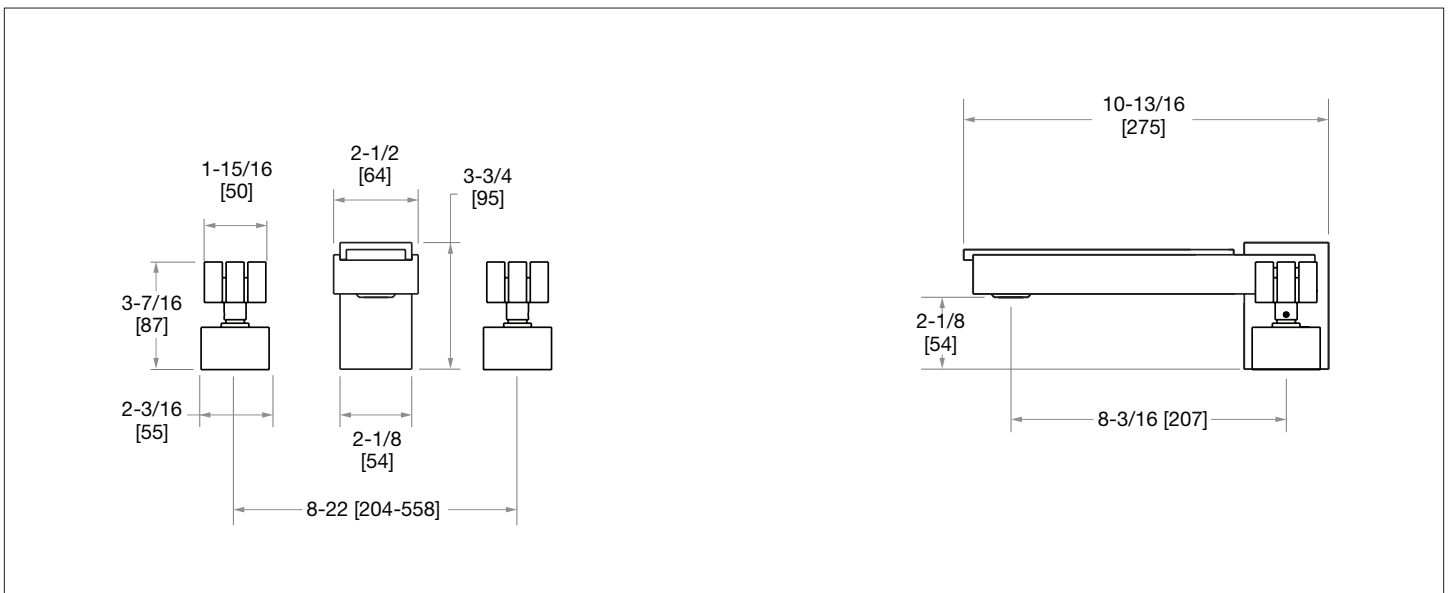

The measurements shown are for reference only. Products and specifications shown are subject to change without notice.

Rev A