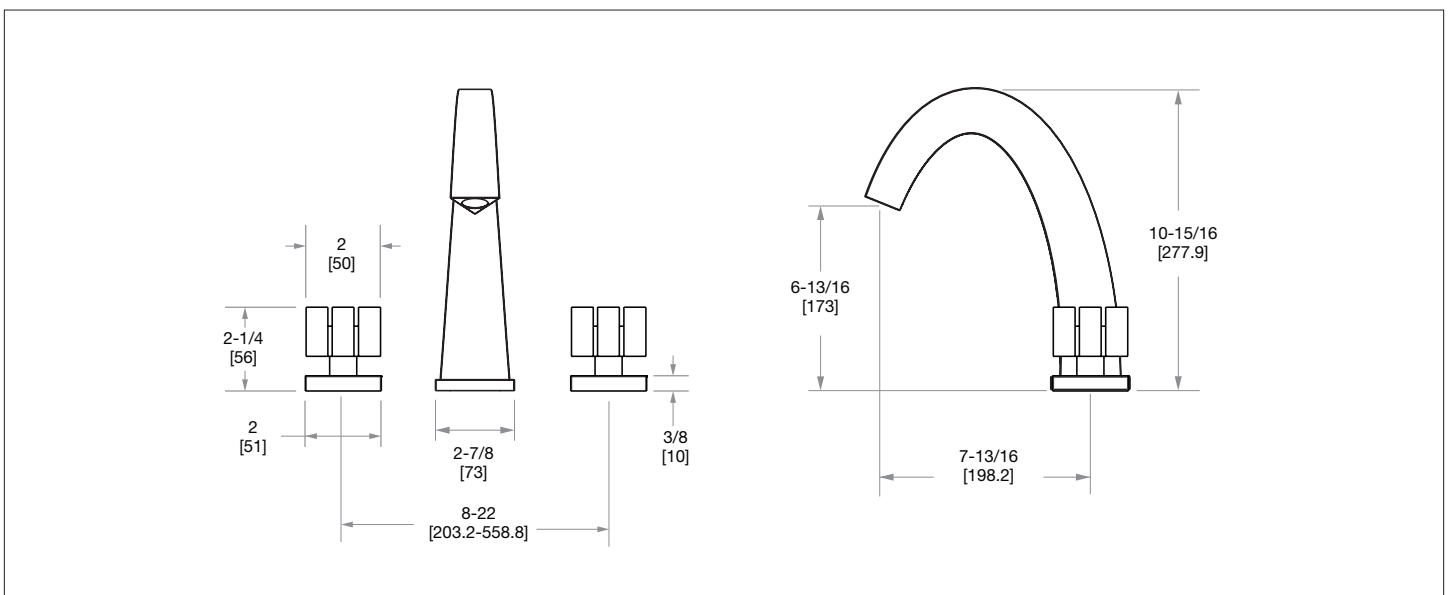

The measurements shown are for reference only. Products and specifications shown are subject to change without notice.

Rev A