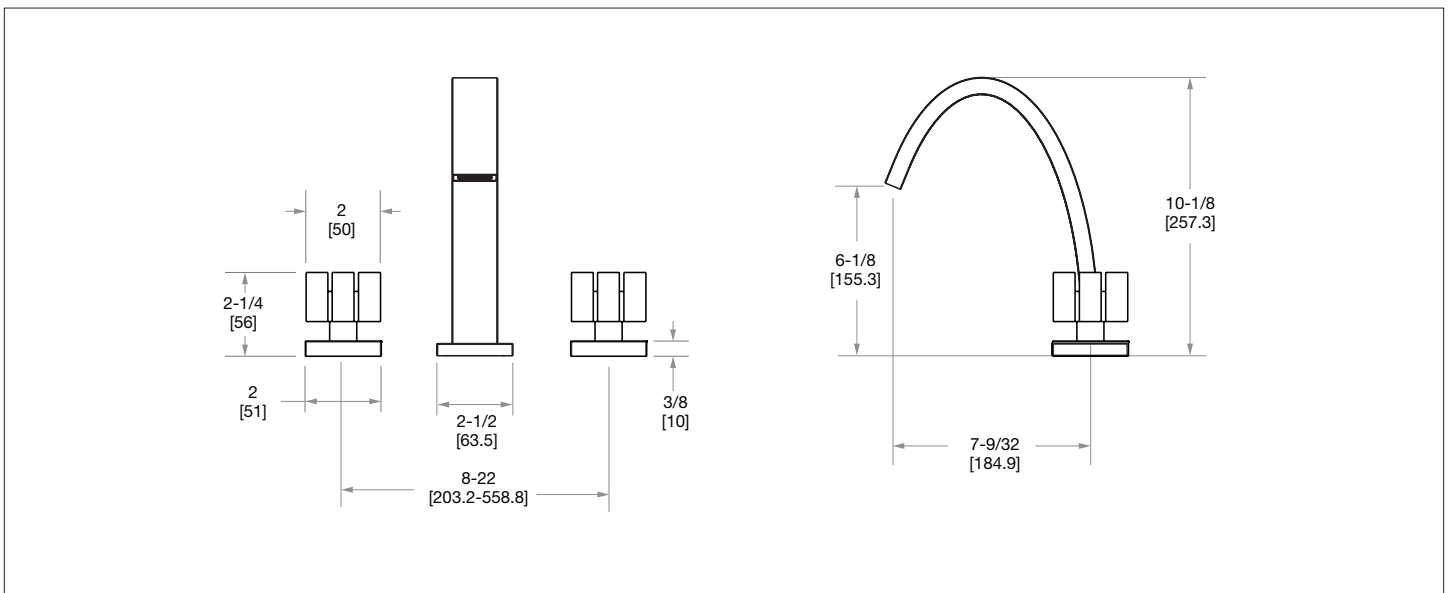

The measurements shown are for reference only. Products and specifications shown are subject to change without notice.

Rev A