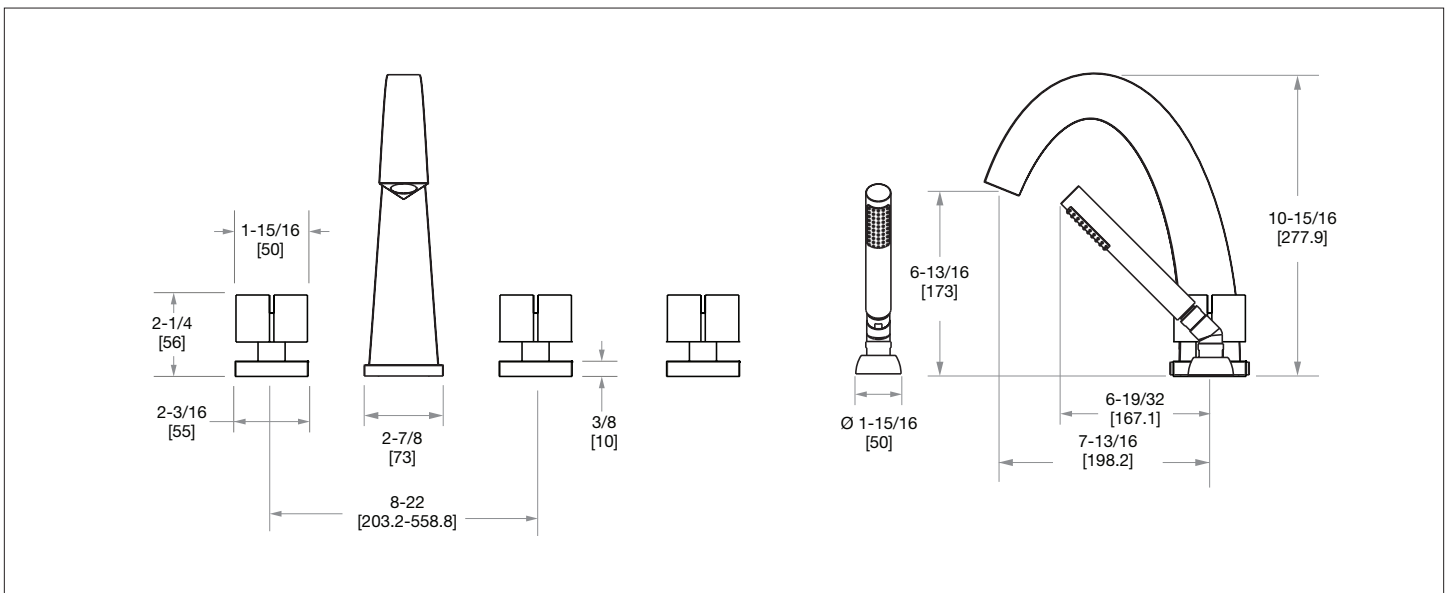

SHERLE WAGNER INTERNATIONAL

ARCO WITH STONE INSERT QUAD KNOB DECK MOUNT TUB SHOWER SET 2103DTS308-XXXX-XX

2103DTS308-MALA-CP

PRODUCT FEATURES

- o Available in all Sherle Wagner International finishes
- o Solid brass/bronze construction
- o Full flow
- o Includes (2) 1/2" washerless 1/4 turn ceramic valves
- o Includes (3) 72" braided hose 1/2" FNPT to 3/4" FNPT for diverter
- o Includes deckmount handshower
- o 1.8 gpm (6.8 L/min) handshower flowrate
- o Includes (1) 72" spiral handshower hose with vacuum break
- o Leader hose not included
- o Refer to stone chart for standard stone insert, contact sales associate for custom stone options
- o Optional: (2) 3/4" valves for increased flow, contact sales associate for details

The measurements shown are for reference only. Products and specifications shown are subject to change without notice.

Rev A