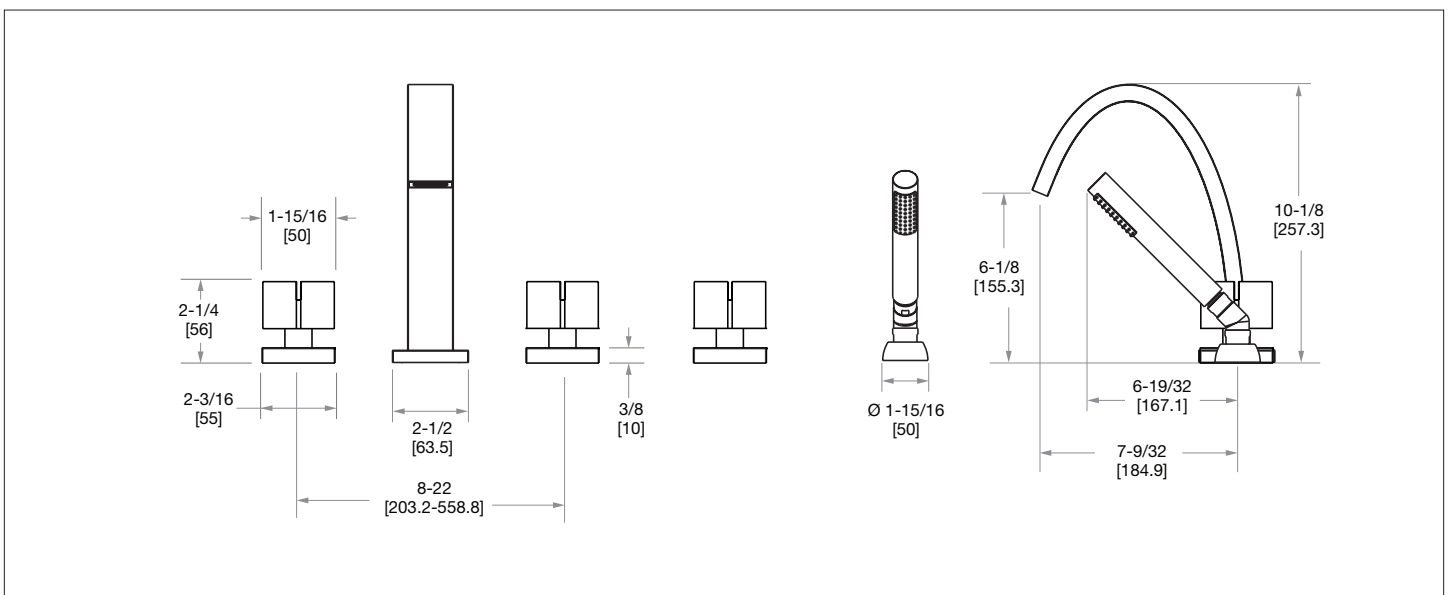

SHERLE WAGNER INTERNATIONAL

AQUEDUCT WITH STONE INSERT QUAD KNOB DECK MOUNT TUB SHOWER SET 2103DTS302-XXXX-XX

2103DTS302-MALA-CP

PRODUCT FEATURES

- o Available in all Sherle Wagner International finishes
- o Solid brass/bronze construction
- o Full flow
- o Includes (2) 1/2" washerless 1/4 turn ceramic valves
- o Includes (3) 72" braided hose 1/2" FNPT to 3/4" FNPT for diverter
- o Includes deckmount handshower
- o 1.8 gpm (6.8 L/min) handshower flowrate
- o Includes (1) 72" spiral handshower hose with vacuum break
- o Leader hose not included
- o Refer to stone chart for standard stone insert, contact sales associate for custom stone options
- o Optional: (2) 3/4" valves for increased flow, contact sales associate for details

The measurements shown are for reference only. Products and specifications shown are subject to change without notice.

Rev A