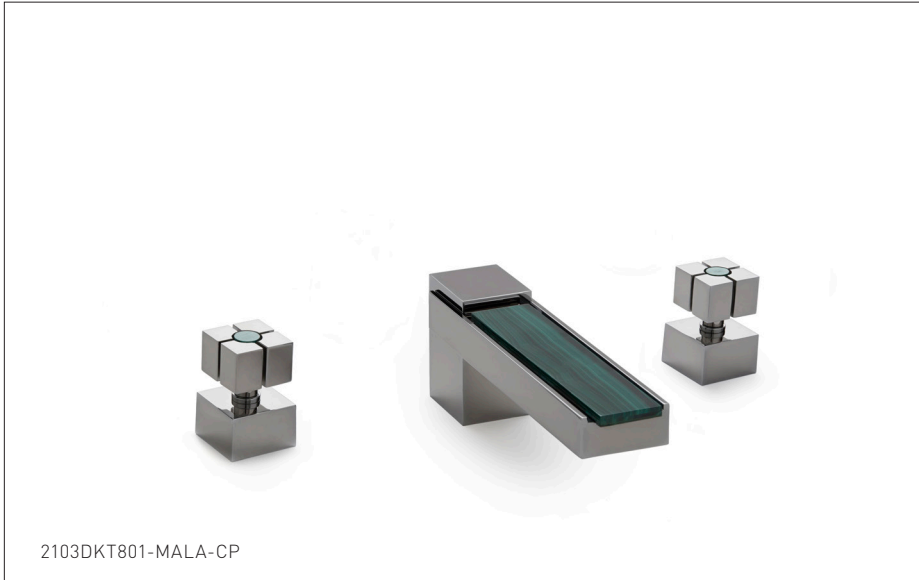

SHERLE WAGNER INTERNATIONAL

APOLLO WITH STONE INSERT QUAD KNOB DECK MOUNT TUB SET 2103DKT801-XXXX-XX

PRODUCT FEATURES

- o Available in all Sherle Wagner International finishes
- o Solid brass/bronze construction
- o Full flow
- o Includes (2) 1/2" washerless 1/4 turn ceramic valves
- o Includes (2) 72" braided hose 1/2" FNPT to 3/4" FNPT for diverter
- o Refer to stone chart for standard stone insert, contact sales associate for custom stone options
- o Optional: (2) 3/4" valves for increased flow, contact sales associate for details

AVAILABLE METAL FINISHES

PN Polished Nickel	OB Oil Rubbed Brass	ES English Silver	AG Antique Gold
CP Polished Chrome	PB Polished Brass	BS Butler Silver	SP Satin Platinum
BN Brushed Nickel	GP Gold Plate	AP Antique Pewter	HP High Polished Platinum
BC Brushed Chrome	AL Almond Gold	PE Black Pearl	BP Burnished Platinum
SB Satin Brass	RG Rose Gold	BG Burnished Gold	