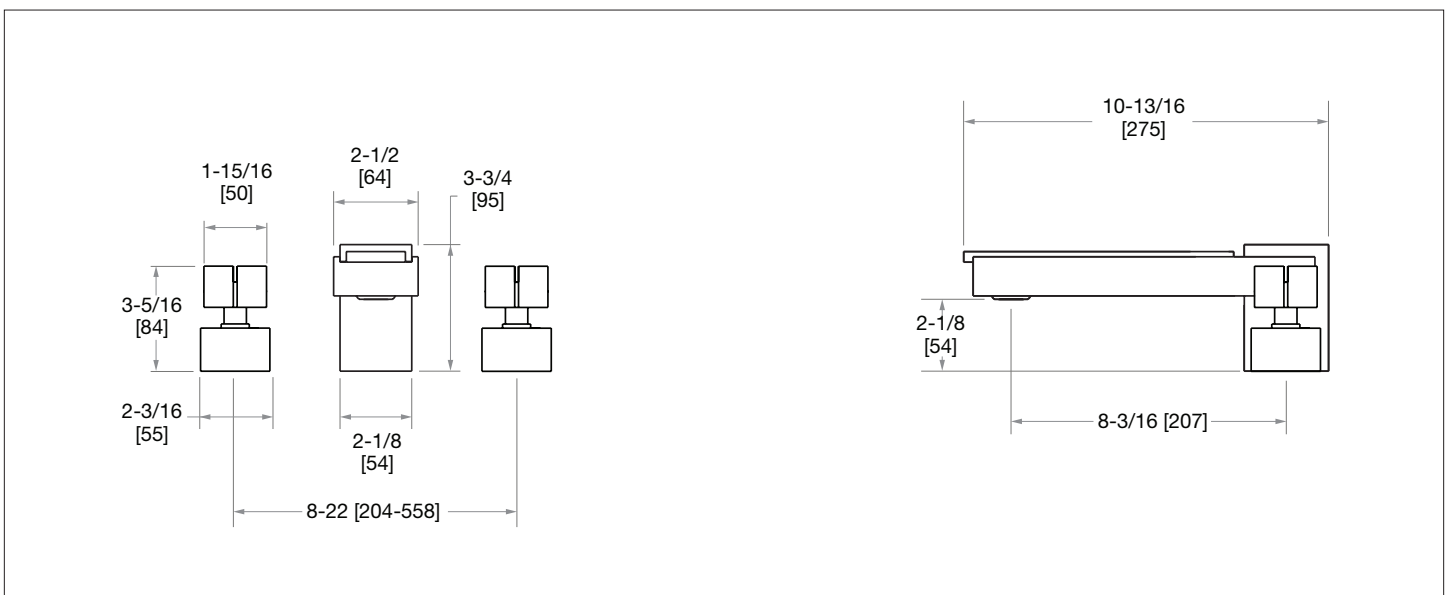

SHERLE WAGNER INTERNATIONAL

APOLLO WITH STONE INSERT QUAD KNOB DECK MOUNT TUB SET 2103DKT801-XXXX-XX

PRODUCT FEATURES

- o Available in all Sherle Wagner International finishes
- o Solid brass/bronze construction
- o Full flow
- o Includes (2) 1/2" washerless 1/4 turn ceramic valves
- o Includes (2) 72" braided hose 1/2" FNPT to 3/4" FNPT for diverter
- o Refer to stone chart for standard stone insert, contact sales associate for custom stone options
- o Optional: (2) 3/4" valves for increased flow, contact sales associate for details

The measurements shown are for reference only. Products and specifications shown are subject to change without notice.

Rev A