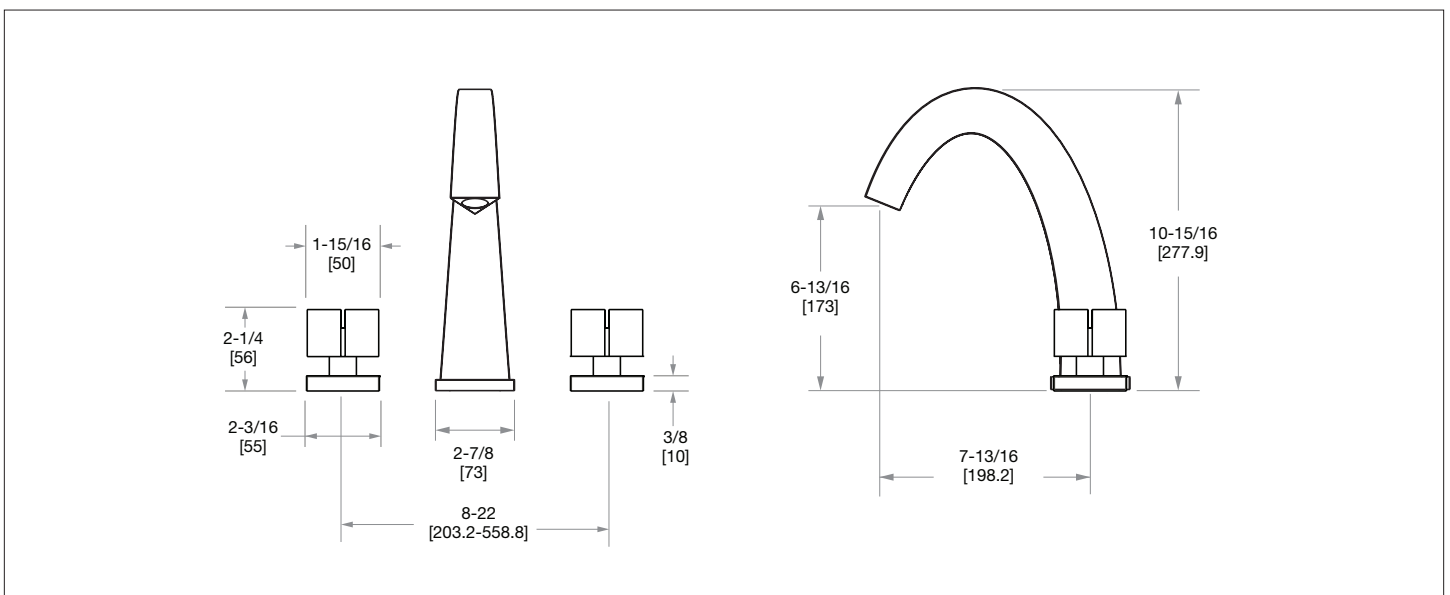

SHERLE WAGNER INTERNATIONAL

ARCO WITH STONE INSERT QUAD KNOB DECK MOUNT TUB SET 2103DKT308-XXXX-XX

PRODUCT FEATURES

- o Available in all Sherle Wagner International finishes
- o Solid brass/bronze construction
- o Full flow
- o Includes (2) 1/2" washerless 1/4 turn ceramic valves
- o Includes (2) 72" braided hose 1/2" FNPT to 3/4" FNPT for diverter
- o Refer to stone chart for standard stone insert, contact sales associate for custom stone options
- o Optional: (2) 3/4" valves for increased flow, contact sales associate for details

The measurements shown are for reference only. Products and specifications shown are subject to change without notice.

Rev A