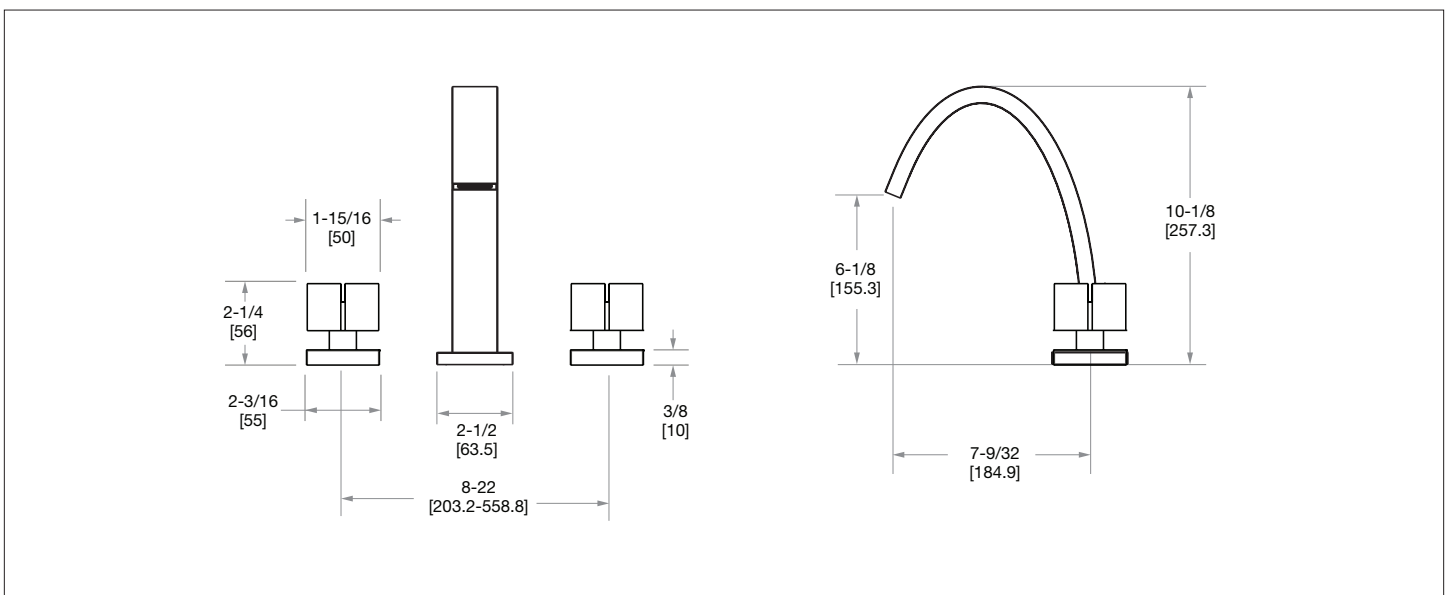

SHERLE WAGNER INTERNATIONAL

AQUEDUCT WITH STONE INSERT QUAD KNOB DECK MOUNT TUB SET 2103DKT302-XXXX-XX

2103DKT302-MALA-CP

PRODUCT FEATURES

- o Available in all Sherle Wagner International finishes
- o Solid brass/bronze construction
- o Full flow
- o Includes (2) 1/2" washerless 1/4 turn ceramic valves
- o Includes (2) 72" braided hose 1/2" FNPT to 3/4" FNPT for diverter
- o Refer to stone chart for standard stone insert, contact sales associate for custom stone options
- o Optional: (2) 3/4" valves for increased flow, contact sales associate for details

The measurements shown are for reference only. Products and specifications shown are subject to change without notice.

Rev A