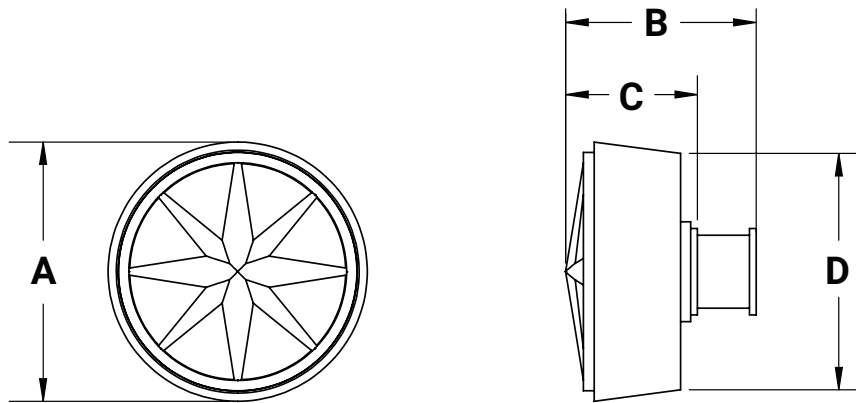

SHERLE WAGNER INTERNATIONAL

COMPASS CABINET AND DRAWER KNOB SMALL 2076A-1-XX
COMPASS CABINET AND DRAWER KNOB MEDIUM 2076A-114-XX
COMPASS CABINET AND DRAWER KNOB LARGE 2076A-112-XX

SHOWN: 2076A-1-PN, 2076A-114-PN AND 2076A-112-PN

PRODUCT FEATURES

- o Available in all Sherle Wagner International finishes
- o Solid brass construction
- o Includes mounting hardware
- o Available in contrasting finishes
- o Available in different sizes

ITEM	A	B	C	D
SMALL	Ø 1" [25.4 mm]	1-1/8" [28.47 mm]	5/8" [16.41 mm]	Ø 7/8" [22.32 mm]
MEDIUM	Ø 1-1/4" [31.75 mm]	1-1/4" [31.95 mm]	3/4" [18.03 mm]	Ø 1-1/8" [28.41 mm]
LARGE	Ø 1-1/2" [38.1 mm]	1-1/4" [32 mm]	3/4" [19.05 mm]	Ø 1-3/8" [34.46 mm]