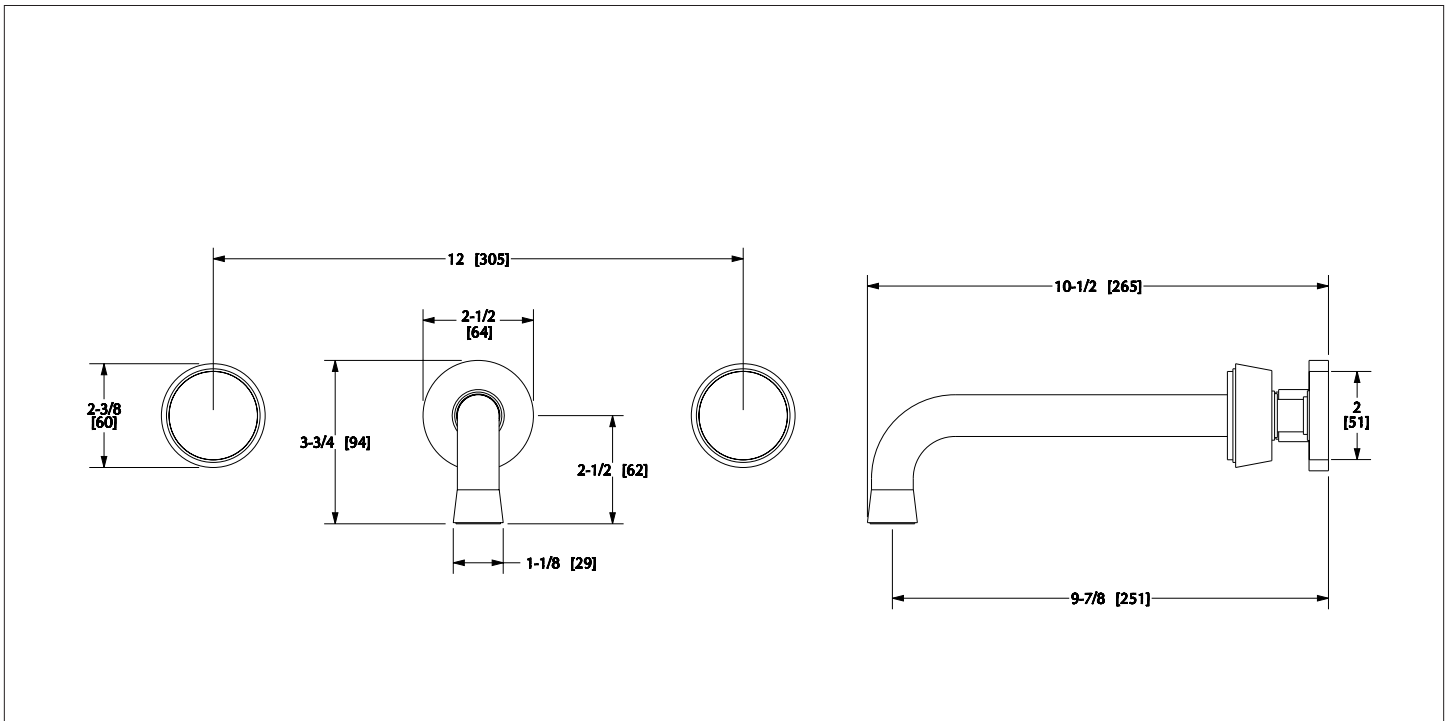

The measurements shown are for reference only. Products and specifications shown are subject to change without notice.

Rev A