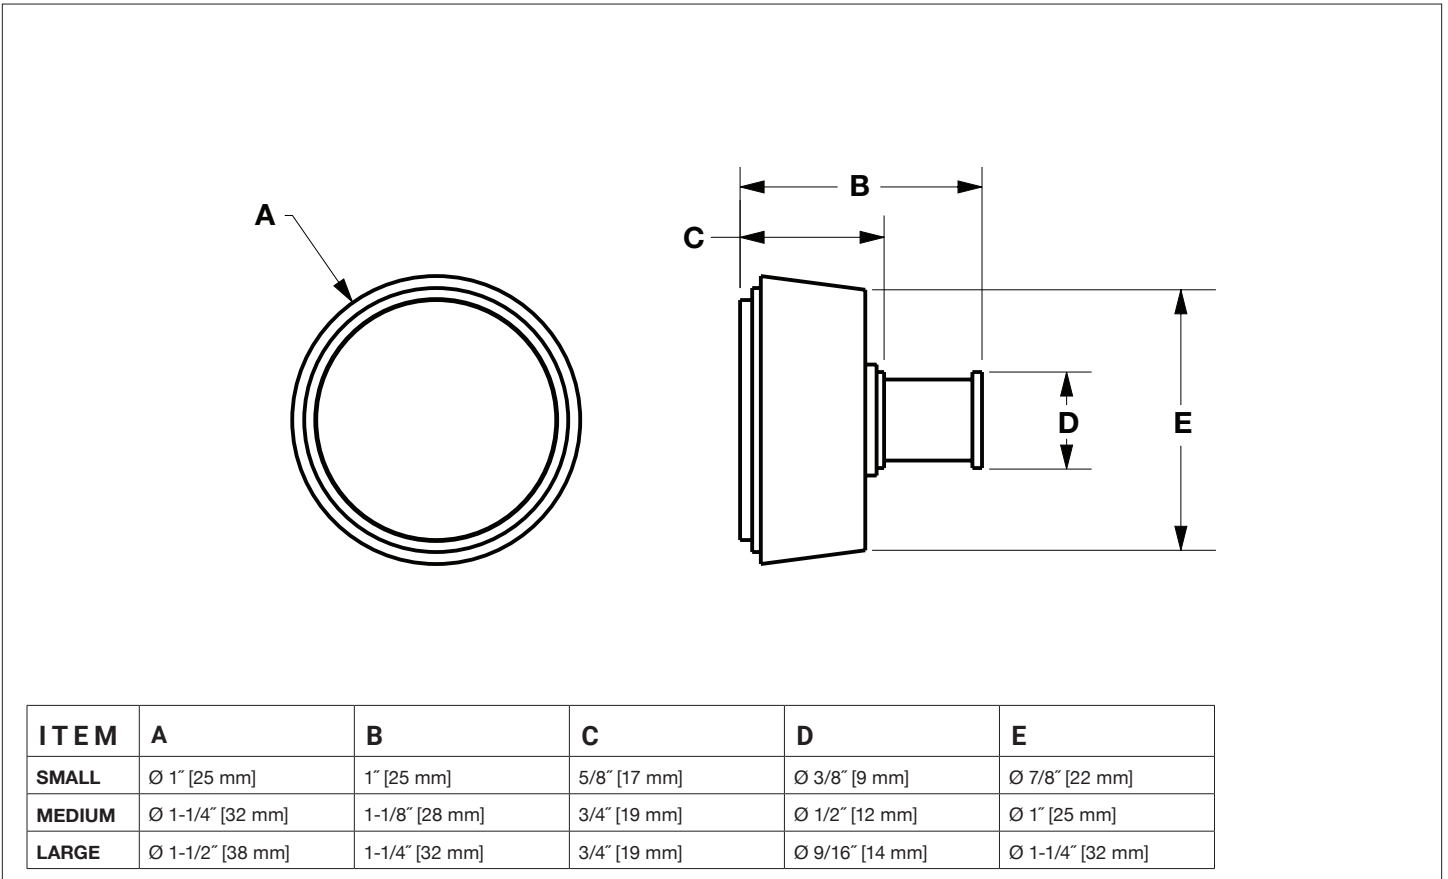

SHERLE WAGNER INTERNATIONAL

DORIAN CABINET AND DRAWER KNOB SMALL 2075A-100-XX
DORIAN CABINET AND DRAWER KNOB MEDIUM 2075A-125-XX
DORIAN CABINET AND DRAWER KNOB LARGE 2075A-150-XX

SHOWN: 2075A-100-AL, 2075A-125-AL AND 2075A-150-AL

PRODUCT FEATURES

- o Available in all Sherle Wagner International finishes
- o Solid brass construction
- o Includes mounting hardware
- o Available in contrasting finishes
- o Available in different sizes

The measurements shown are for reference only. Products and specifications shown are subject to change without notice.