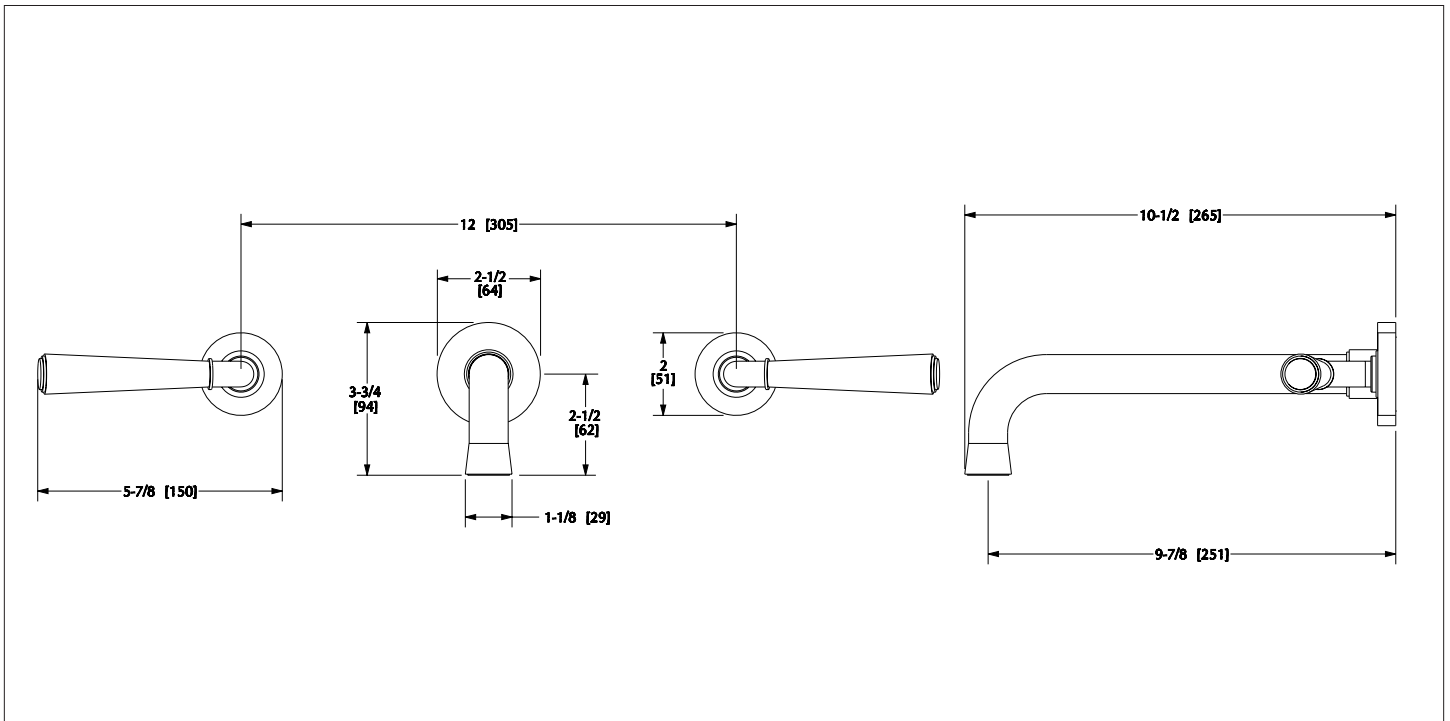

The measurements shown are for reference only. Products and specifications shown are subject to change without notice.

Rev A