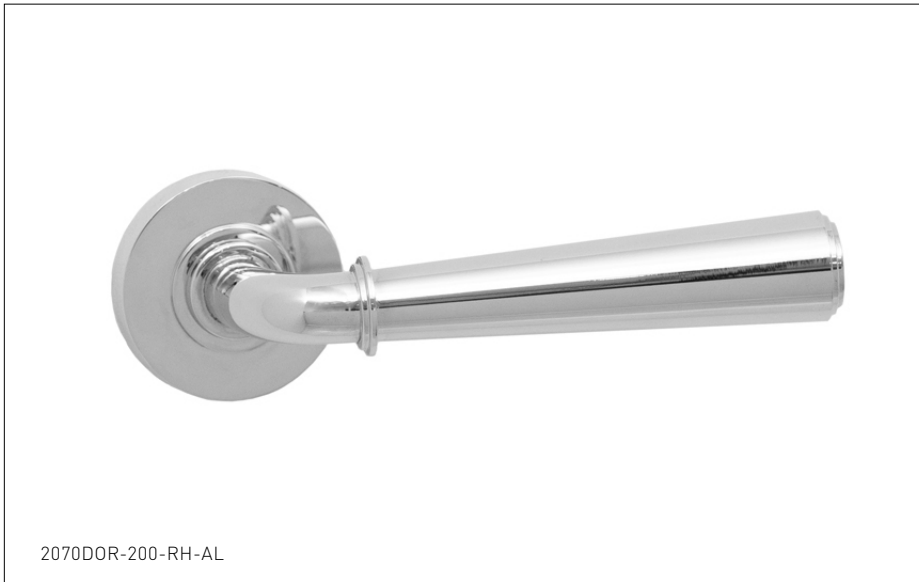

SHERLE WAGNER INTERNATIONAL

DORIAN DOOR LEVER WITH 2" ROSE 2070DOR-200-ZZ-XX

DORIAN DOOR LEVER WITH 2" ROSE IN CONTRASTING FINISH 2070DOR-200-ZZ-XX-XX

PRODUCT FEATURES

- o Available in all Sherle Wagner International finishes
- o Solid brass/bronze construction
- o Mounting hardware included
- o Inquire for custom spindles applications
- o Requires 7.3 mm spindle