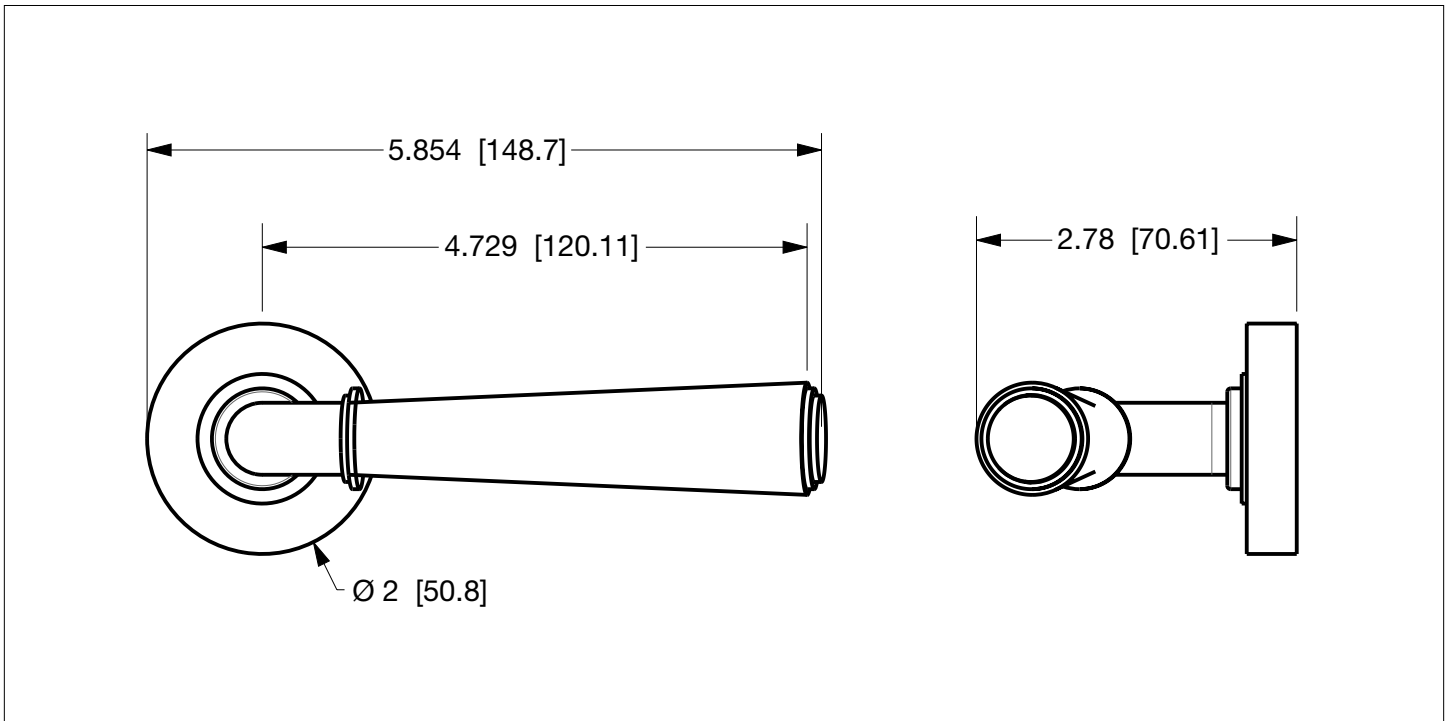

The measurements shown are for reference only. Products and specifications shown are subject to change without notice.

Rev E