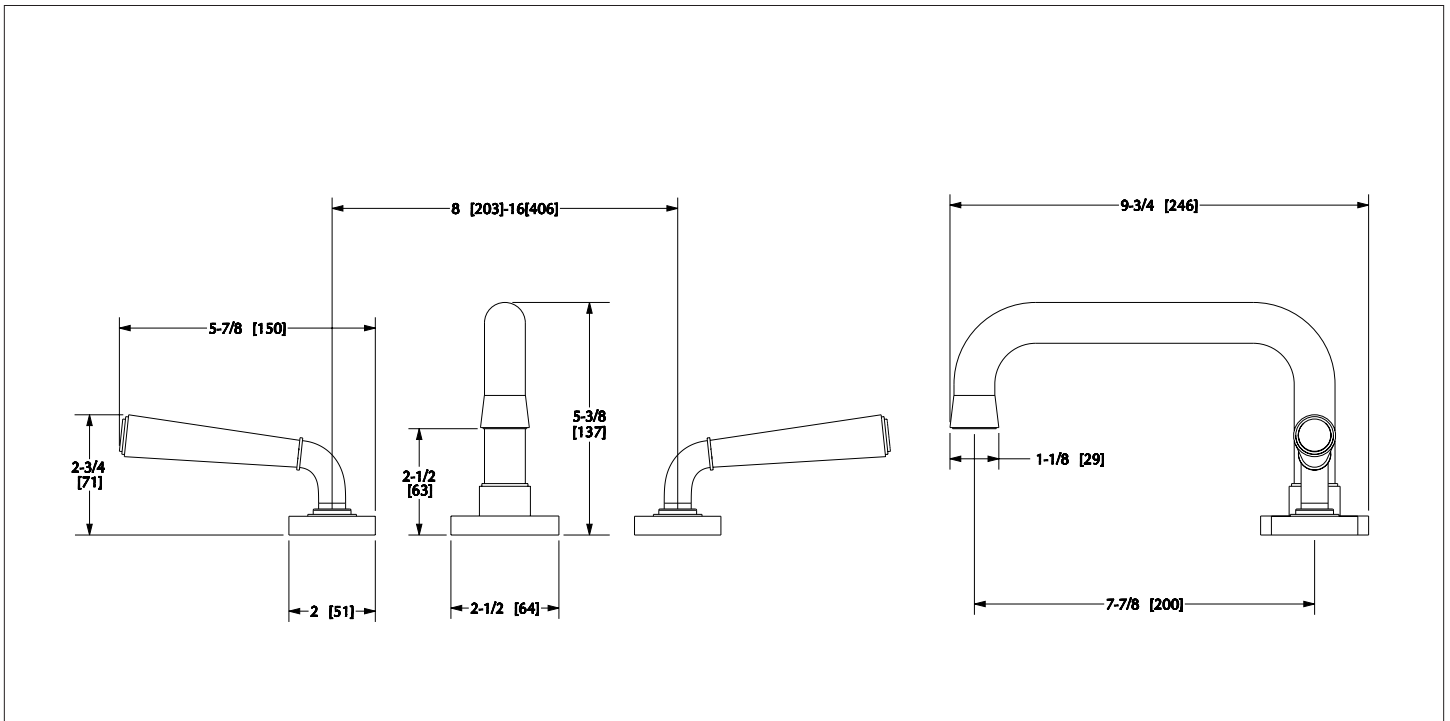

The measurements shown are for reference only. Products and specifications shown are subject to change without notice.

Rev A