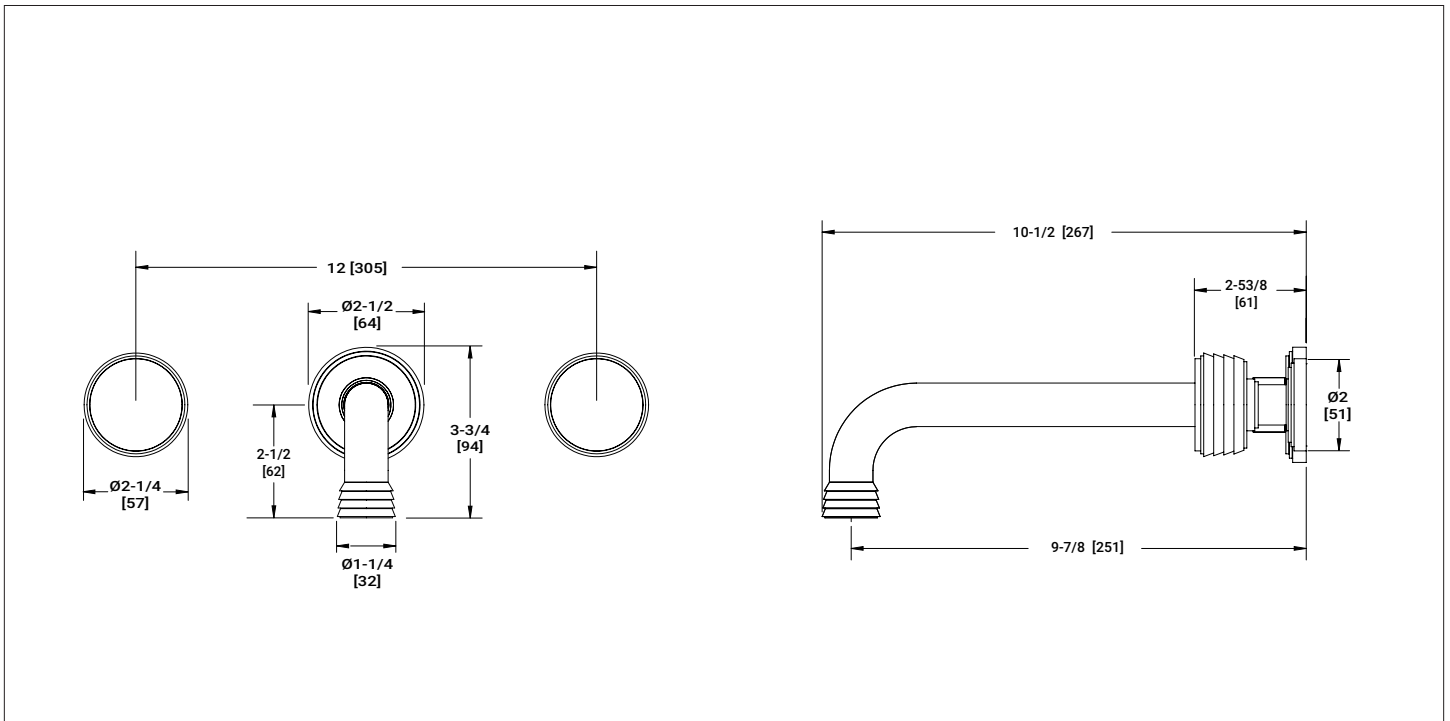

The measurements shown are for reference only. Products and specifications shown are subject to change without notice.

Rev A