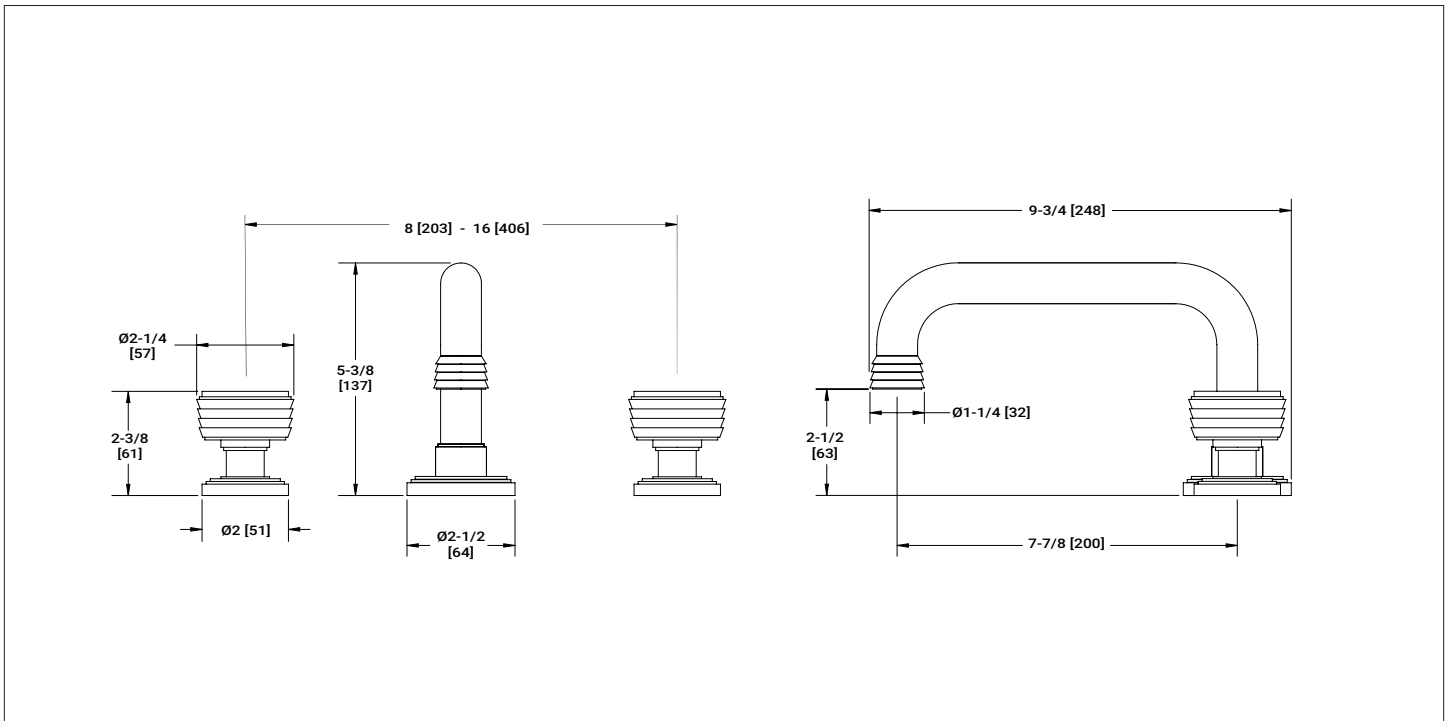

The measurements shown are for reference only. Products and specifications shown are subject to change without notice.

Rev A