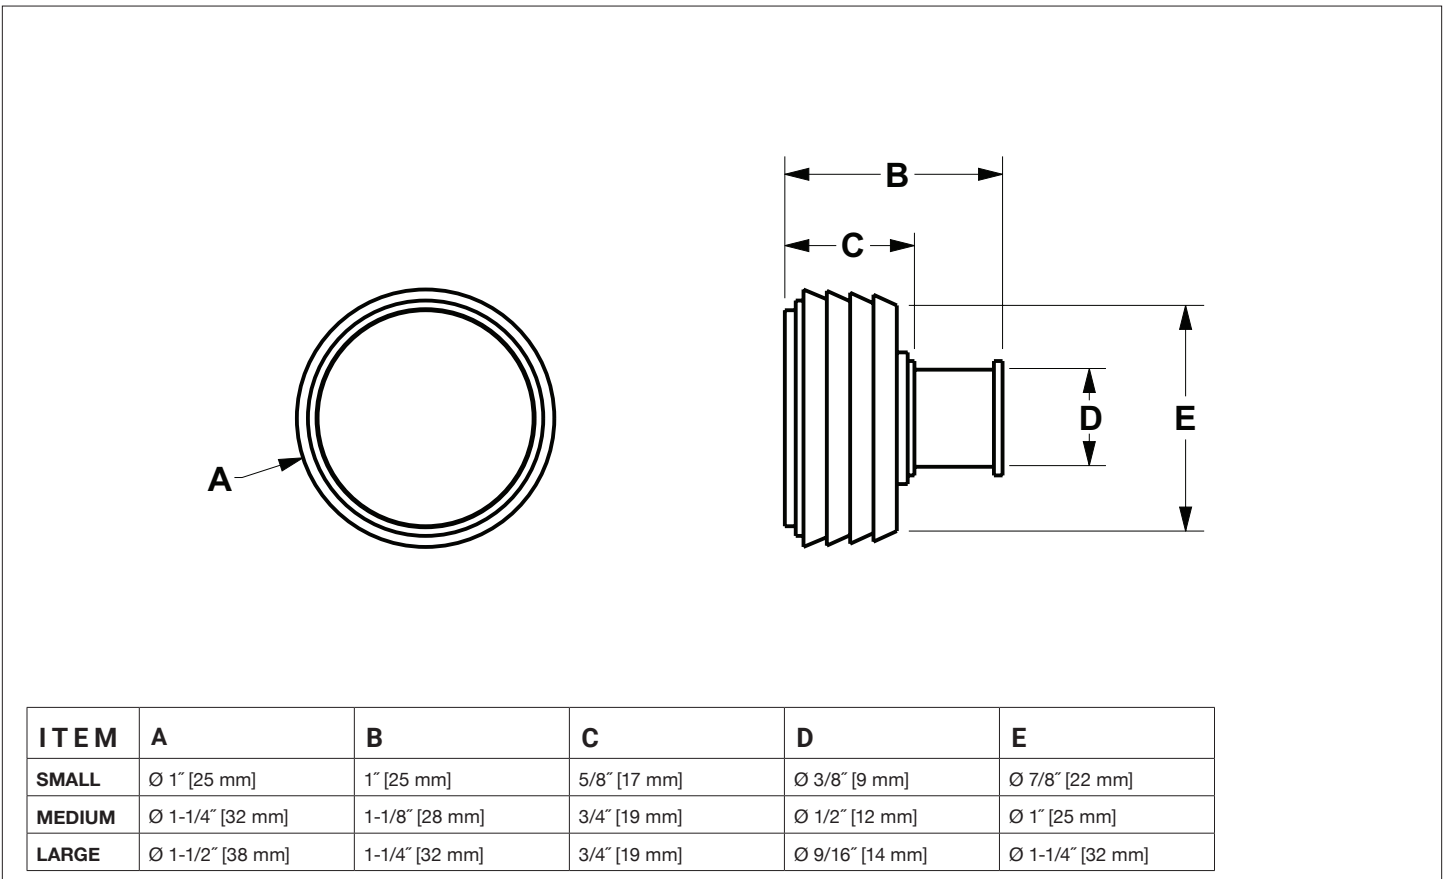

The measurements shown are for reference only. Products and specifications shown are subject to change without notice.