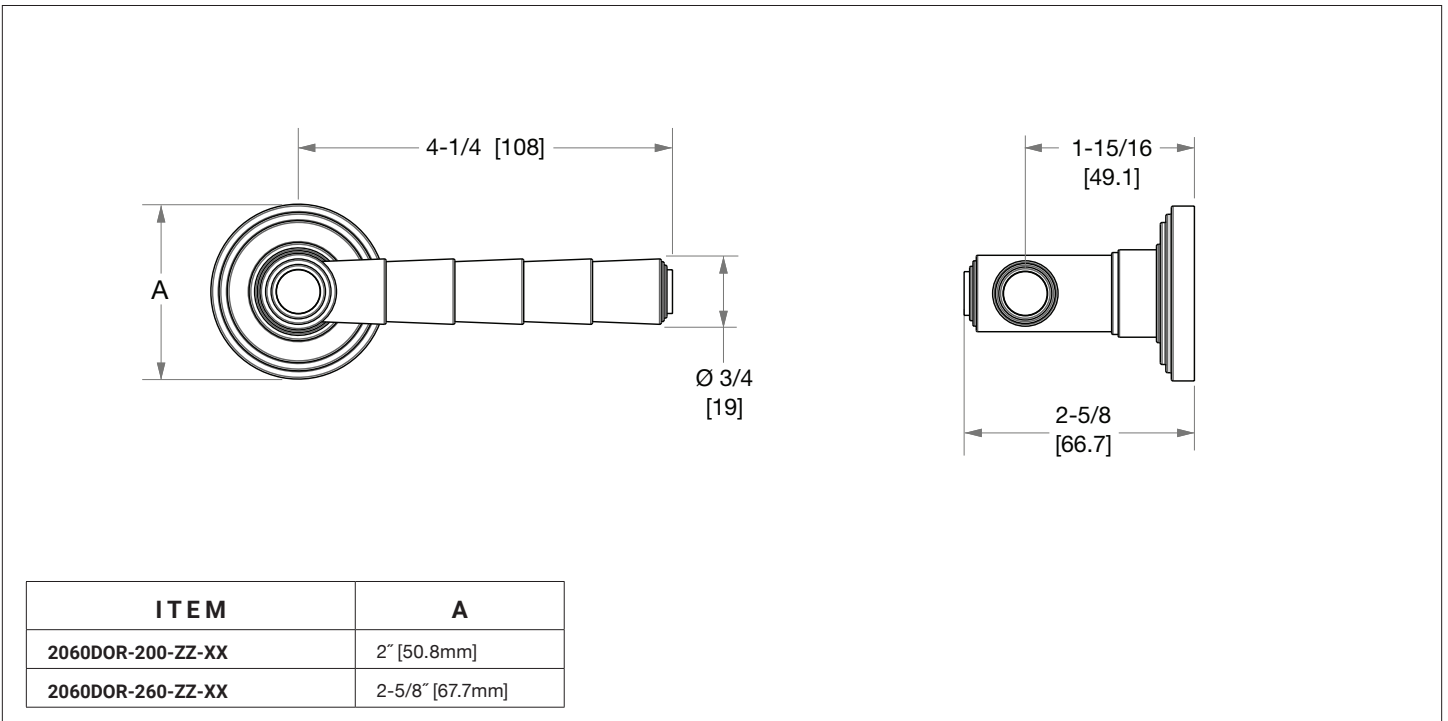

The measurements shown are for reference only. Products and specifications shown are subject to change without notice.

Rev F