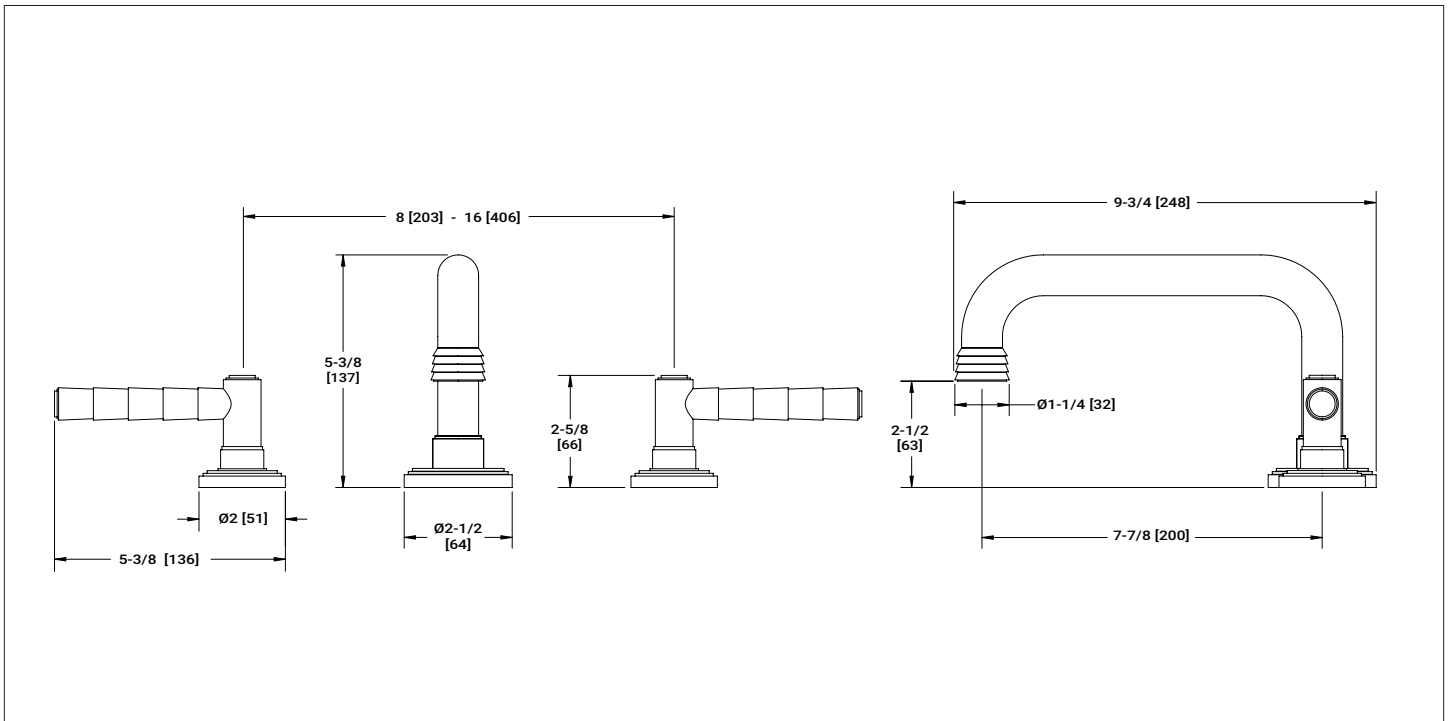

The measurements shown are for reference only. Products and specifications shown are subject to change without notice.

Rev A