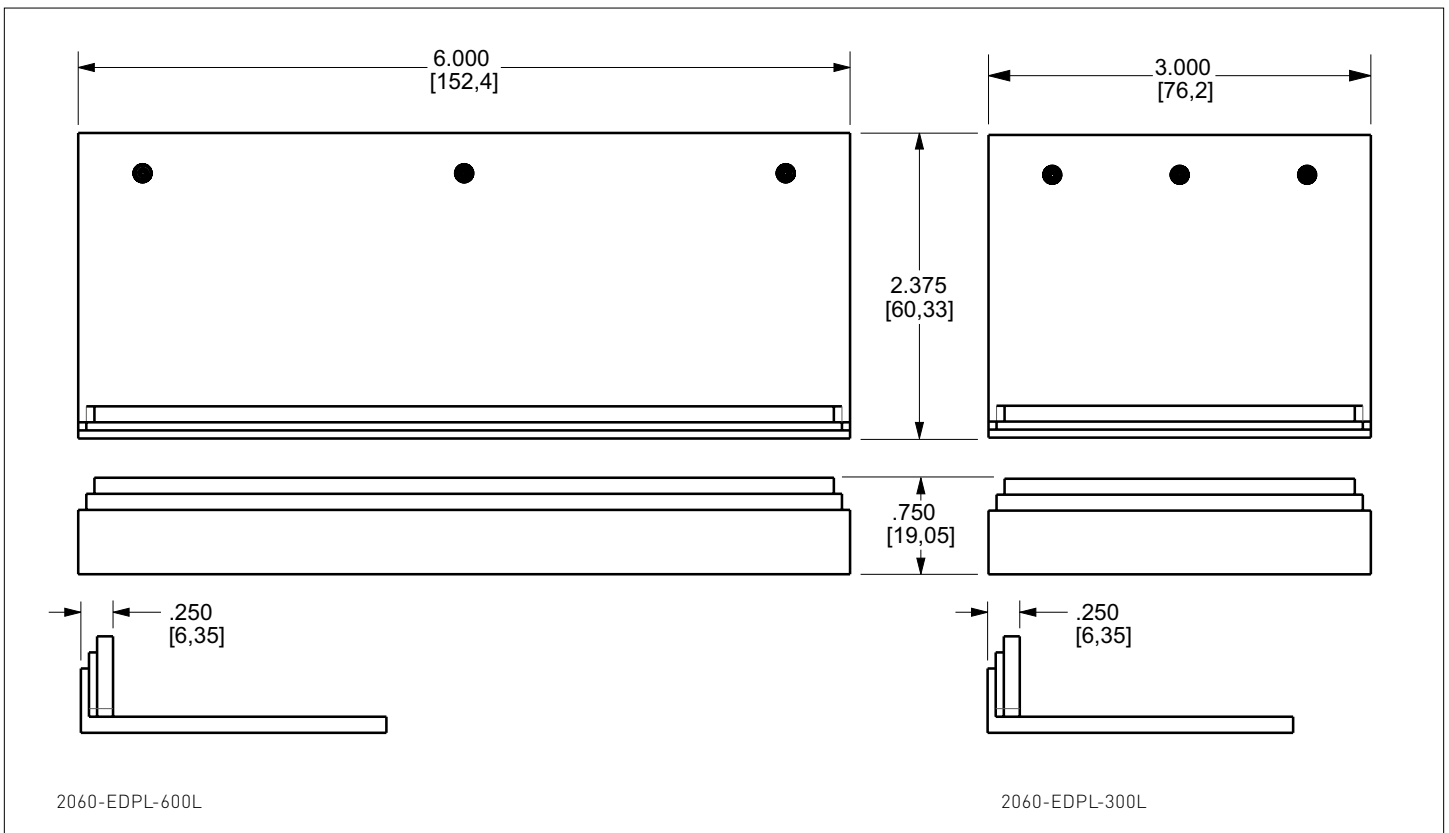

The measurements shown are for reference only. Products and specifications shown are subject to change without notice.

Rev A