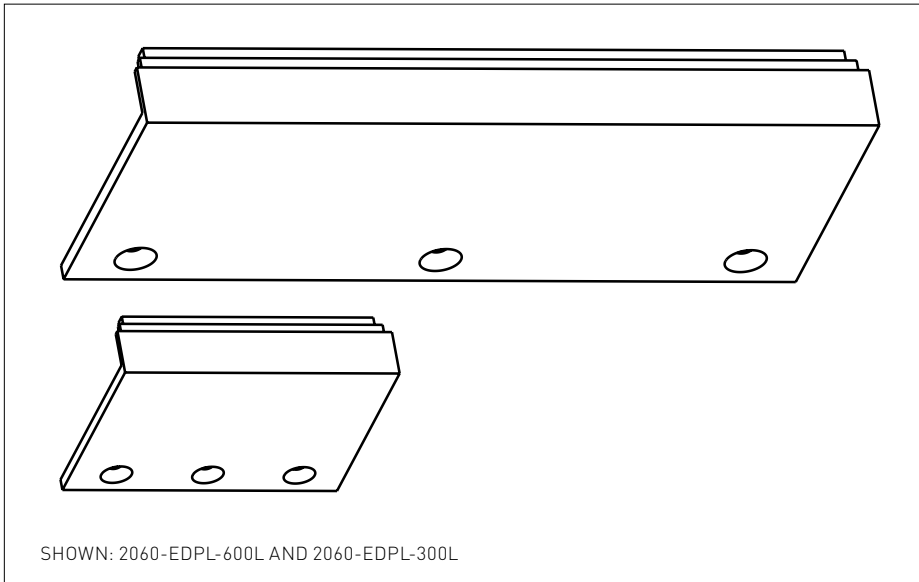

SHERLE WAGNER INTERNATIONAL

KEYSTONE 6" EDGE PULL LARGE 2060-EDPL-600L-XX
KEYSTONE 3" EDGE PULL LARGE 2060-EDPL-300L-XX

SHOWN: 2060-EDPL-600L AND 2060-EDPL-300L

PRODUCT FEATURES

- o Available in all Sherle Wagner International finishes
- o Solid brass/bronze construction
- o Includes mounting hardware