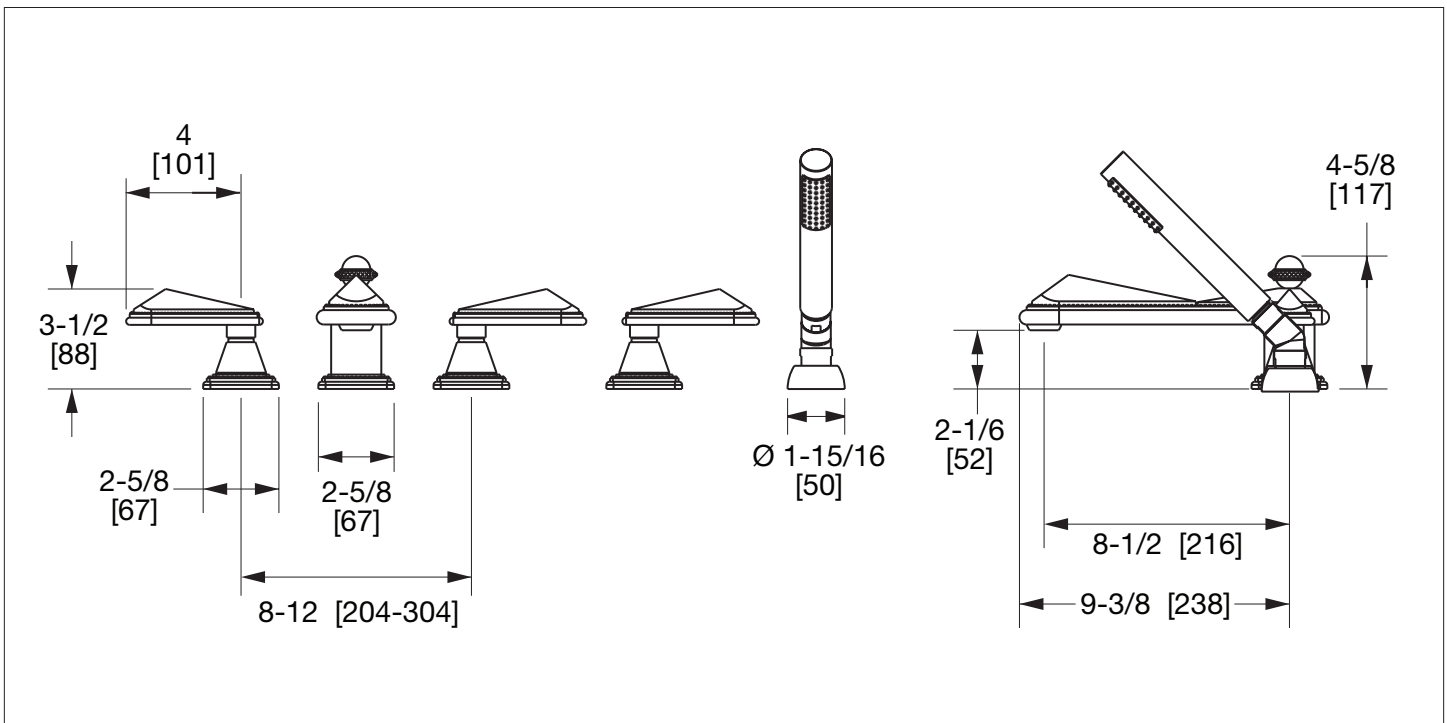

SHERLE WAGNER INTERNATIONAL

HAMMERED PYRAMID LEVER DECK MOUNT TUB SHOWER SET 2050DTS803-HMRD-XX

2050DTS803-HMRD-CP

PRODUCT FEATURES

- o Available in all Sherle Wagner International finishes
- o Solid brass/bronze construction
- o Full flow
- o Includes (2) 1/2" washerless 1/4 turn ceramic valves
- o Includes (3) 72" braided hose 1/2" FNPT to 3/4" FNPT for diverter
- o Includes deckmount handshower
- o 1.8 gpm (6.8 L/min) handshower flowrate
- o Includes (1) 72" spiral handshower hose with vacuum break
- o Leader hose not included

The measurements shown are for reference only. Products and specifications shown are subject to change without notice.

Rev A