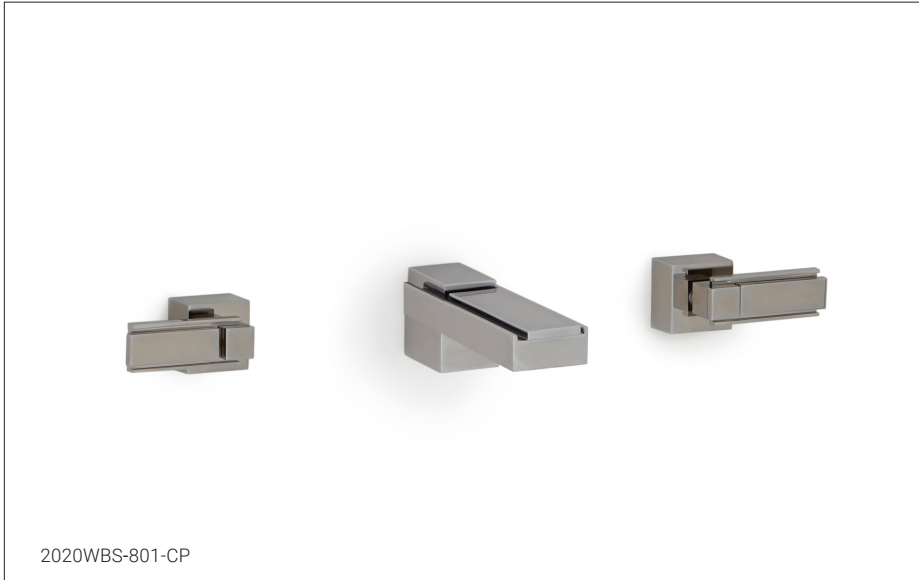

SHERLE WAGNER INTERNATIONAL

APOLLO LEVER WALL MOUNT FAUCET SET 2020WBS-801-XX

APOLLO LEVER WALL MOUNT FAUCET SET IN COMBINATION FINISH 2020WBS-801-XX-XX

2020WBS-801-CP

PRODUCT FEATURES

- o Available in all Sherle Wagner International finishes
- o Solid brass/bronze construction
- o 1.0 gpm (3.8 L/min) flow rate
- o 8" C/C fixed spread
- o Includes lift & turn non-overflow waste assembly
- o Inwall fixed 8" C/C valves sold separately, contact sales associate for details

- o Optional: Strainer waste or Push pop waste assemblies available, contact SWI representative for details

AVAILABLE METAL FINISHES

PN Polished Nickel	SB Satin Brass	GP Gold Plate	ES English Silver	BE Black Eclipse	SP Satin Platinum
CP Polished Chrome	OB Oil Rubbed Brass	AL Almond Gold	BS Butler Silver	BG Burnished Gold	HP High Polished Platinum
BN Brushed Nickel	PB Polished Brass	RG Rose Gold	AP Antique Pewter	AG Antique Gold	BP Burnished Platinum
BC Brushed Chrome					