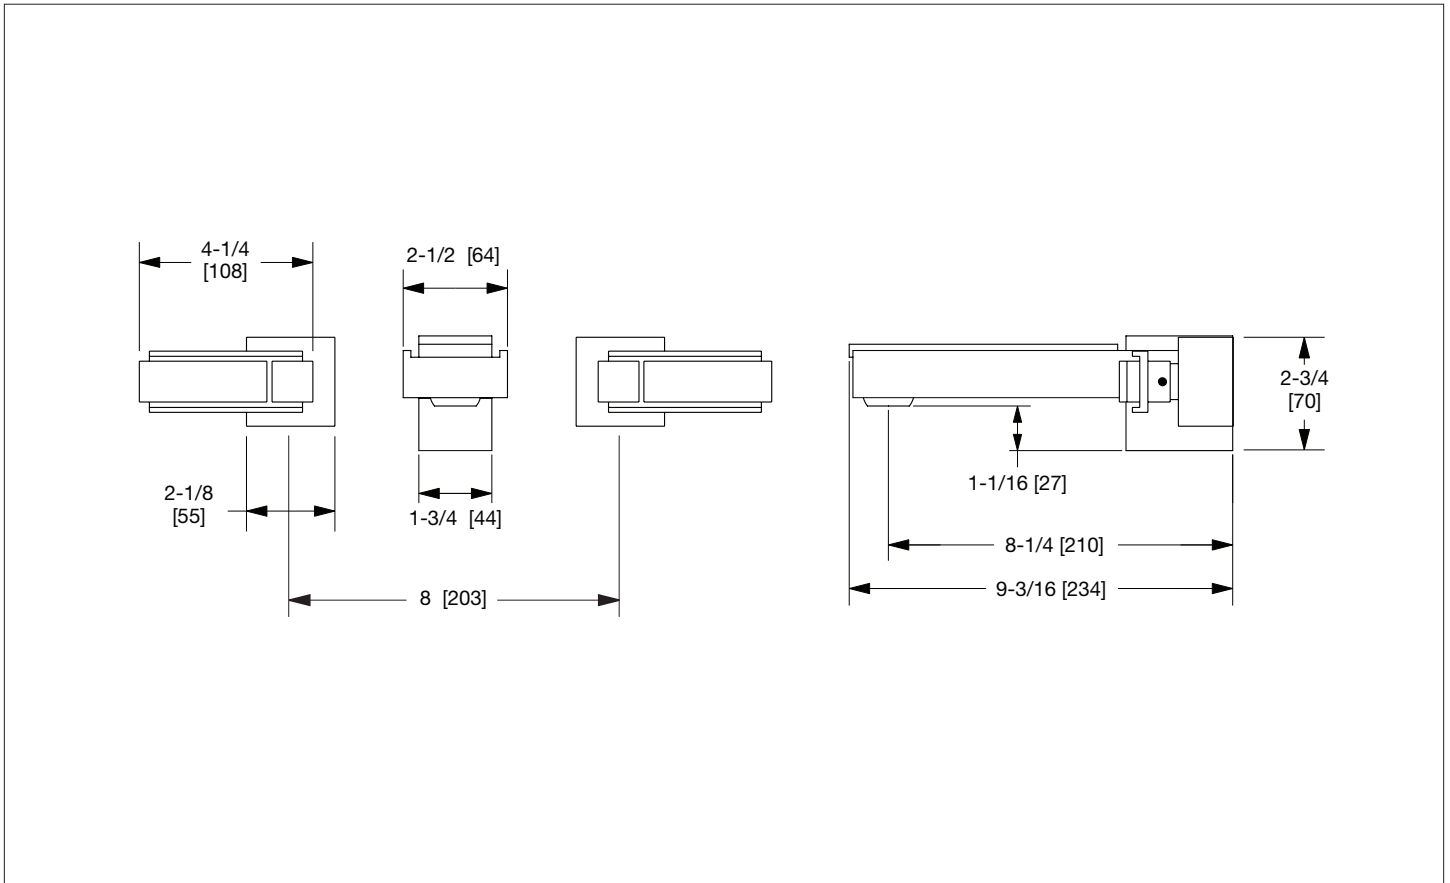

SHERLE WAGNER INTERNATIONAL

APOLLO LEVER WALL MOUNT FAUCET SET 2020WBS-801-XX

APOLLO LEVER WALL MOUNT FAUCET SET IN COMBINATION FINISH 2020WBS-801-XX-XX

2020WBS-801-CP

PRODUCT FEATURES

- o Available in all Sherle Wagner International finishes
- o Solid brass/bronze construction
- o 1.0 gpm (3.8 L/min) flow rate
- o 8" C/C fixed spread
- o Includes lift & turn non-overflow waste assembly
- o Inwall fixed 8" C/C valves sold separately, contact sales associate for details

The measurements shown are for reference only. Products and specifications shown are subject to change without notice.

REV A