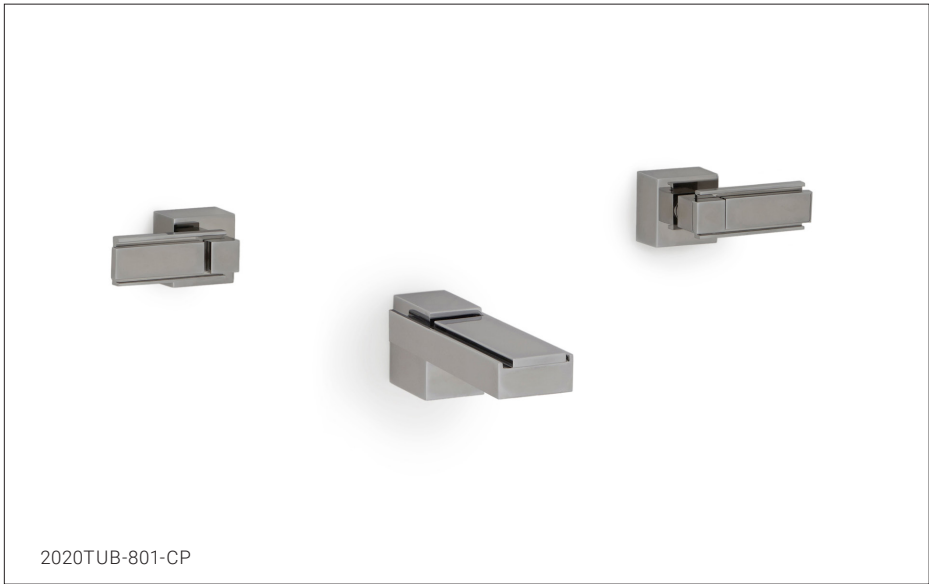

SHERLE WAGNER INTERNATIONAL

APOLLO LEVER WALL MOUNT TUB SET 2020TUB-801-XX

APOLLO LEVER WALL MOUNT TUB SET IN COMBINATION FINISH 2020TUB-801-XX-XX

2020TUB-801-CP

PRODUCT FEATURES

- o Available in all Sherle Wagner International finishes
- o Solid brass/bronze construction
- o Full flow
- o Recommended 12" spread. Can be installed 8"-16"

- o Required add-ons for installation:
 (2) 1/2" washerless 1/4 turn ceramic valves
 In wall 1/2" (un-piped) valve

AVAILABLE METAL FINISHES

PN Polished Nickel	SB Satin Brass	GP Gold Plate	ES English Silver	BE Black Eclipse	SP Satin Platinum
CP Polished Chrome	OB Oil Rubbed Brass	AL Almond Gold	BS Butler Silver	BG Burnished Gold	HP High Polished Platinum
BN Brushed Nickel	PB Polished Brass	RG Rose Gold	AP Antique Pewter	AG Antique Gold	BP Burnished Platinum
BC Brushed Chrome					