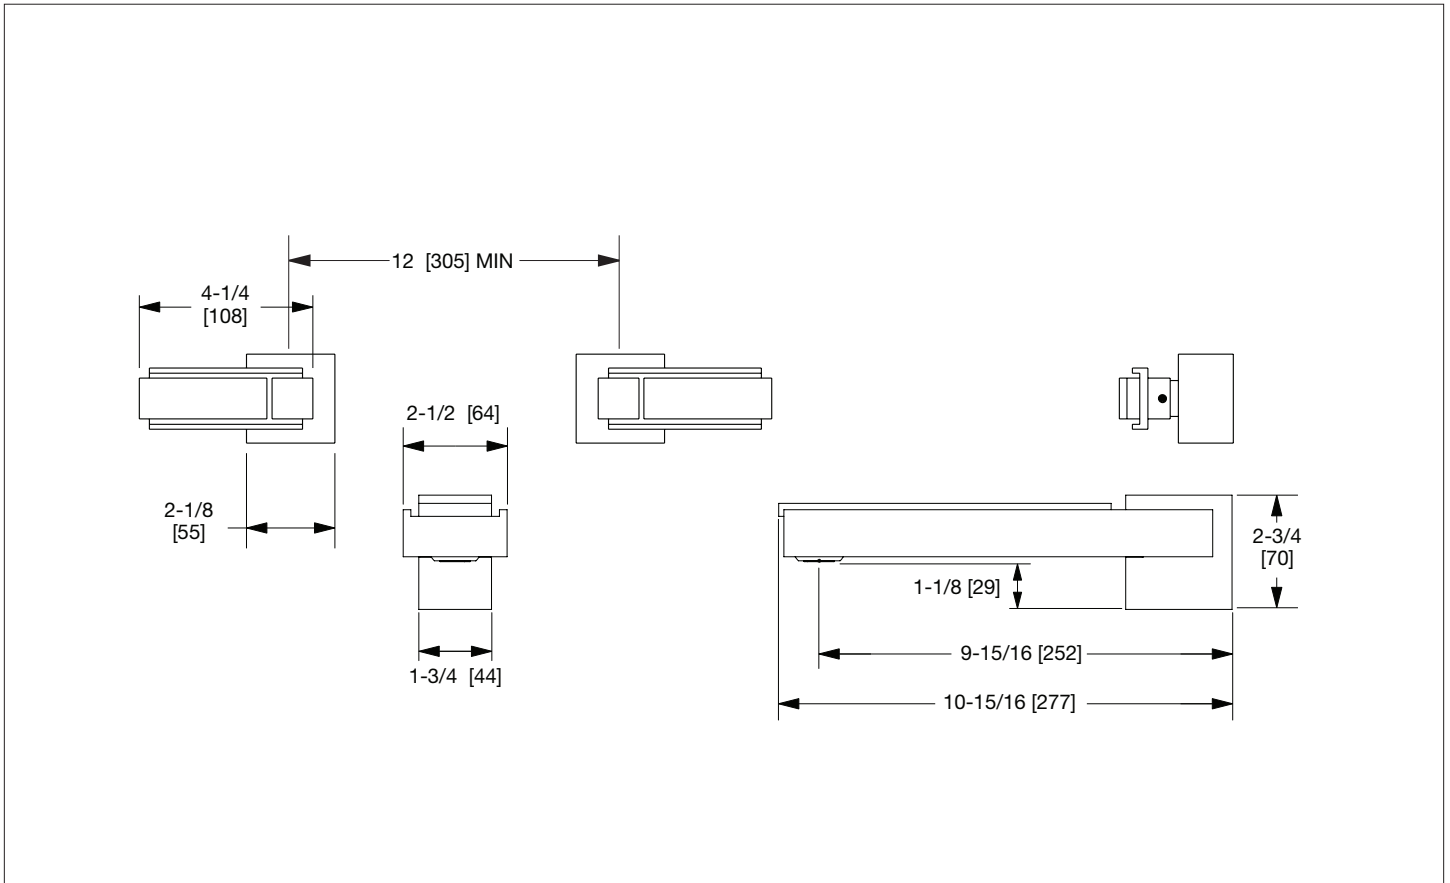

SHERLE WAGNER INTERNATIONAL

APOLLO LEVER WALL MOUNT TUB SET 2020TUB-801-XX

APOLLO LEVER WALL MOUNT TUB SET IN COMBINATION FINISH 2020TUB-801-XX-XX

2020TUB-801-CP

PRODUCT FEATURES

- o Available in all Sherle Wagner International finishes
- o Solid brass/bronze construction
- o Full flow
- o Recommended 12" spread. Can be installed 8"-16"

- o Required add-ons for installation:
 (2) 1/2" washerless 1/4 turn ceramic valves
 In wall 1/2" (un-piped) valve

AVAILABLE METAL FINISHES

PN Polished Nickel	SB Satin Brass	GP Gold Plate	ES English Silver	BE Black Eclipse	SP Satin Platinum
CP Polished Chrome	OB Oil Rubbed Brass	AL Almond Gold	BS Butler Silver	BG Burnished Gold	HP High Polished Platinum
BN Brushed Nickel	PB Polished Brass	RG Rose Gold	AP Antique Pewter	AG Antique Gold	BP Burnished Platinum
BC Brushed Chrome					

The measurements shown are for reference only. Products and specifications shown are subject to change without notice.

REV A