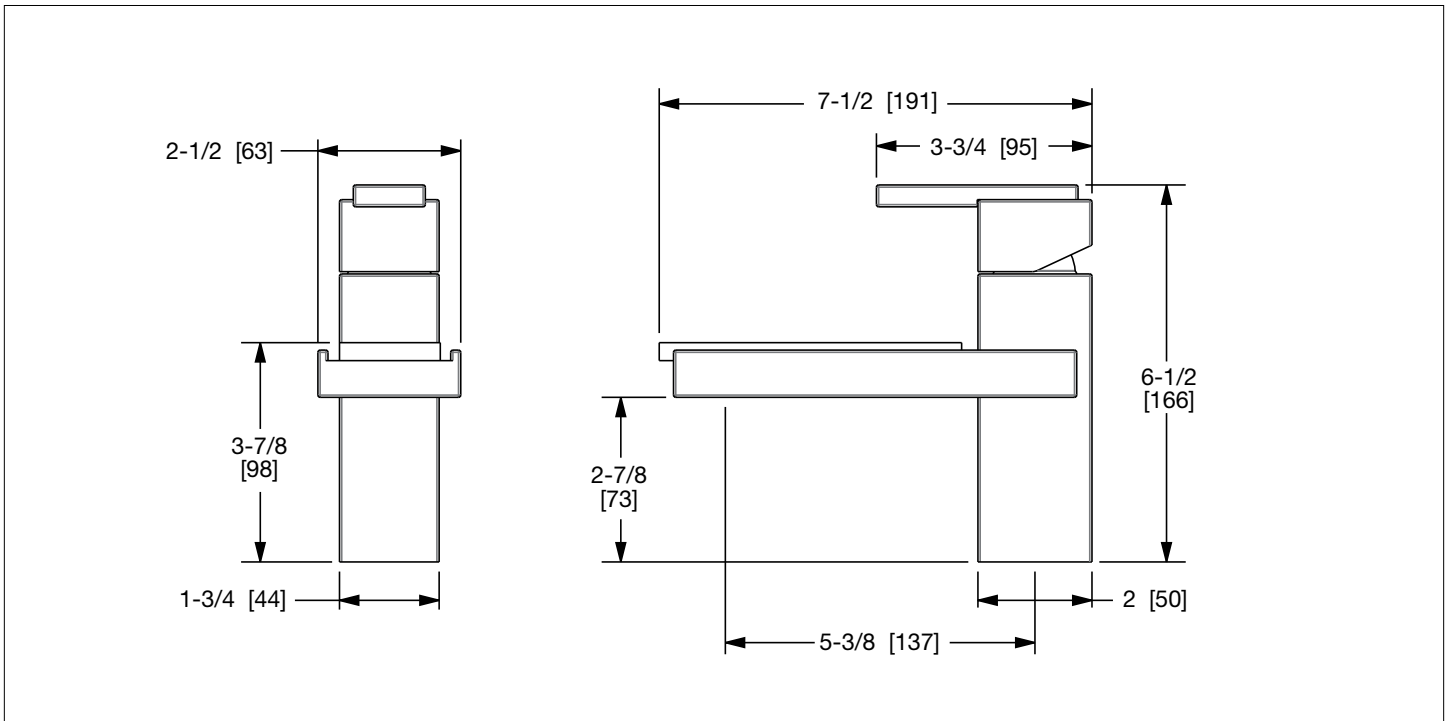

The measurements shown are for reference only. Products and specifications shown are subject to change without notice.

Rev A