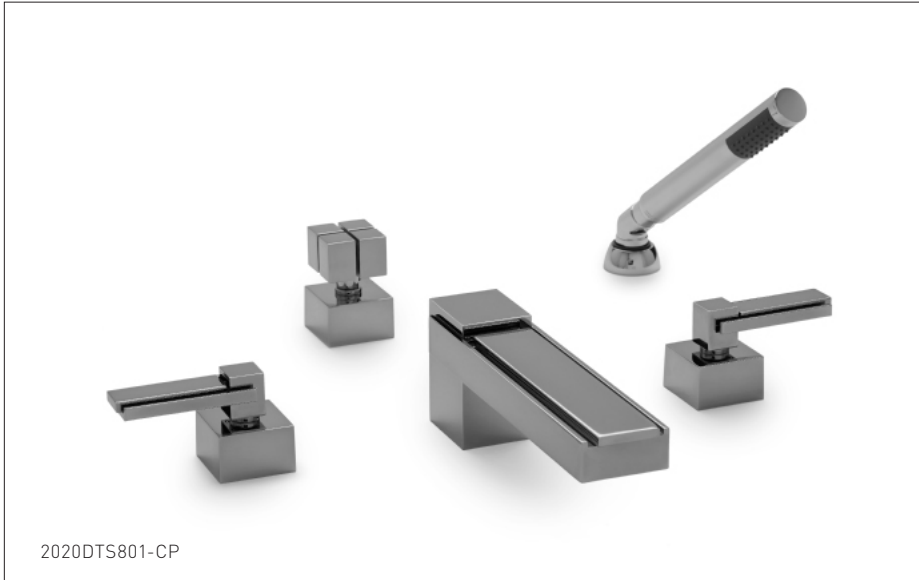

SHERLE WAGNER INTERNATIONAL

APOLLO LEVER DECK MOUNT TUB SHOWER SET 2020DTS801-XX

PRODUCT FEATURES

- o Available in all Sherle Wagner International finishes
- o Solid brass/bronze construction
- o Full flow
- o Includes (2) 1/2" washerless 1/4 turn ceramic valves
- o Includes (3) 72" braided hose 1/2" FNPT to 3/4" FNPT for diverter
- o Includes deckmount handshower
- o 1.8 gpm (6.8 L/min) handshower flowrate
- o Includes (1) 72" spiral handshower hose with vacuum break
- o Leader hose not included
- o Optional: (2) 3/4" valves for increased flow, contact sales associate for details

The measurements shown are for reference only. Products and specifications shown are subject to change without notice.

Rev A