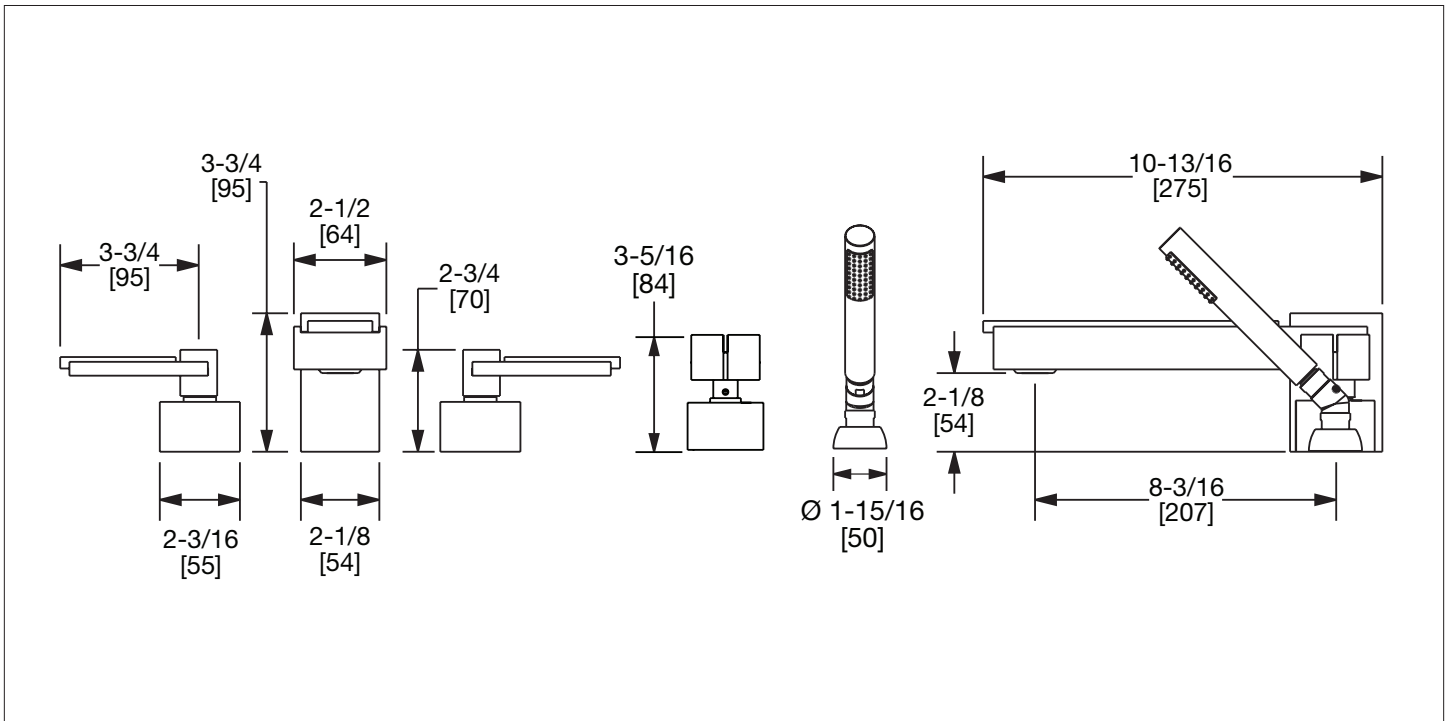

SHERLE WAGNER INTERNATIONAL

APOLLO LEVER DECK MOUNT TUB SHOWER SET 2020DTS801-XX

PRODUCT FEATURES

- o Available in all Sherle Wagner International finishes
- o Solid brass/bronze construction
- o Full flow
- o Includes (2) 1/2" washerless 1/4 turn ceramic valves
- o Includes (3) 72" braided hose 1/2" FNPT to 3/4" FNPT for diverter
- o Includes deckmount handshower
- o 1.8 gpm (6.8 L/min) handshower flowrate
- o Includes (1) 72" spiral handshower hose with vacuum break
- o Leader hose not included
- o Optional: (2) 3/4" valves for increased flow, contact sales associate for details

The measurements shown are for reference only. Products and specifications shown are subject to change without notice.

Rev A