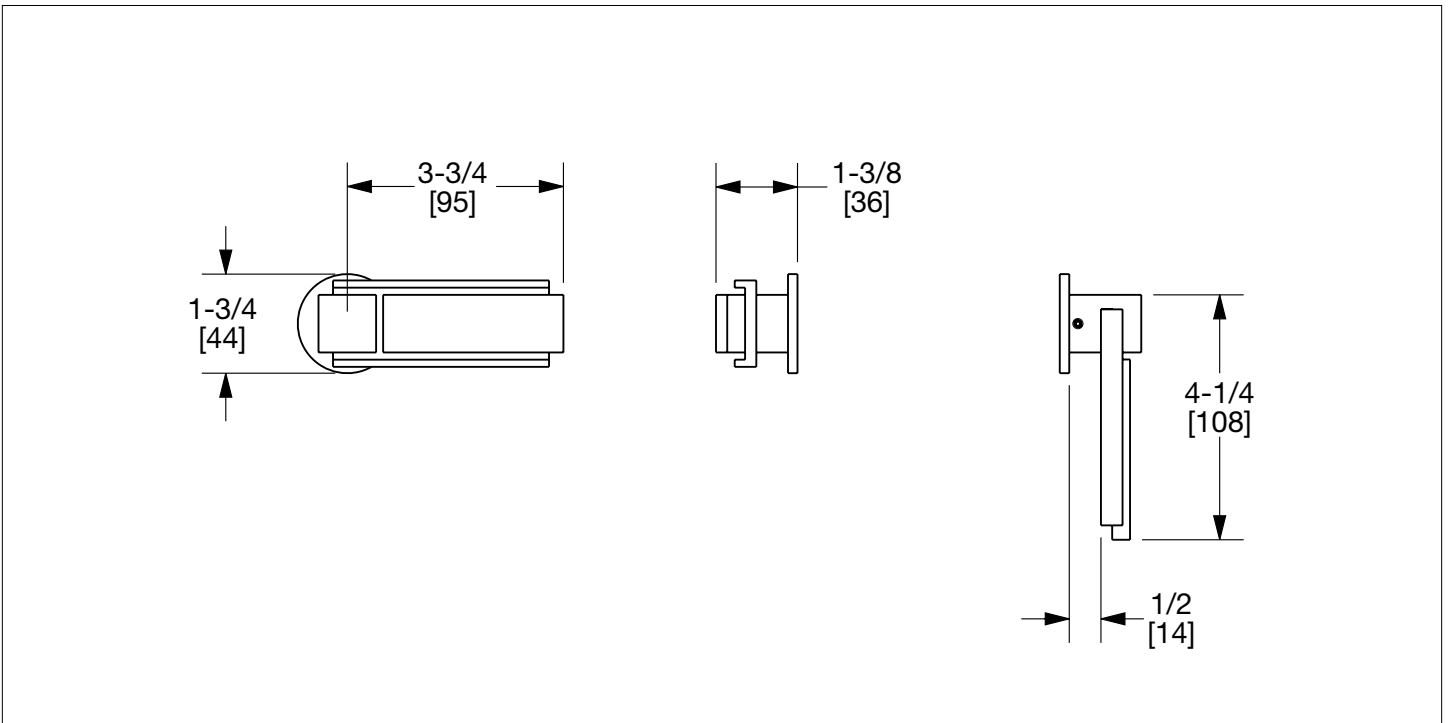

The measurements shown are for reference only. Products and specifications shown are subject to change without notice.

Rev A