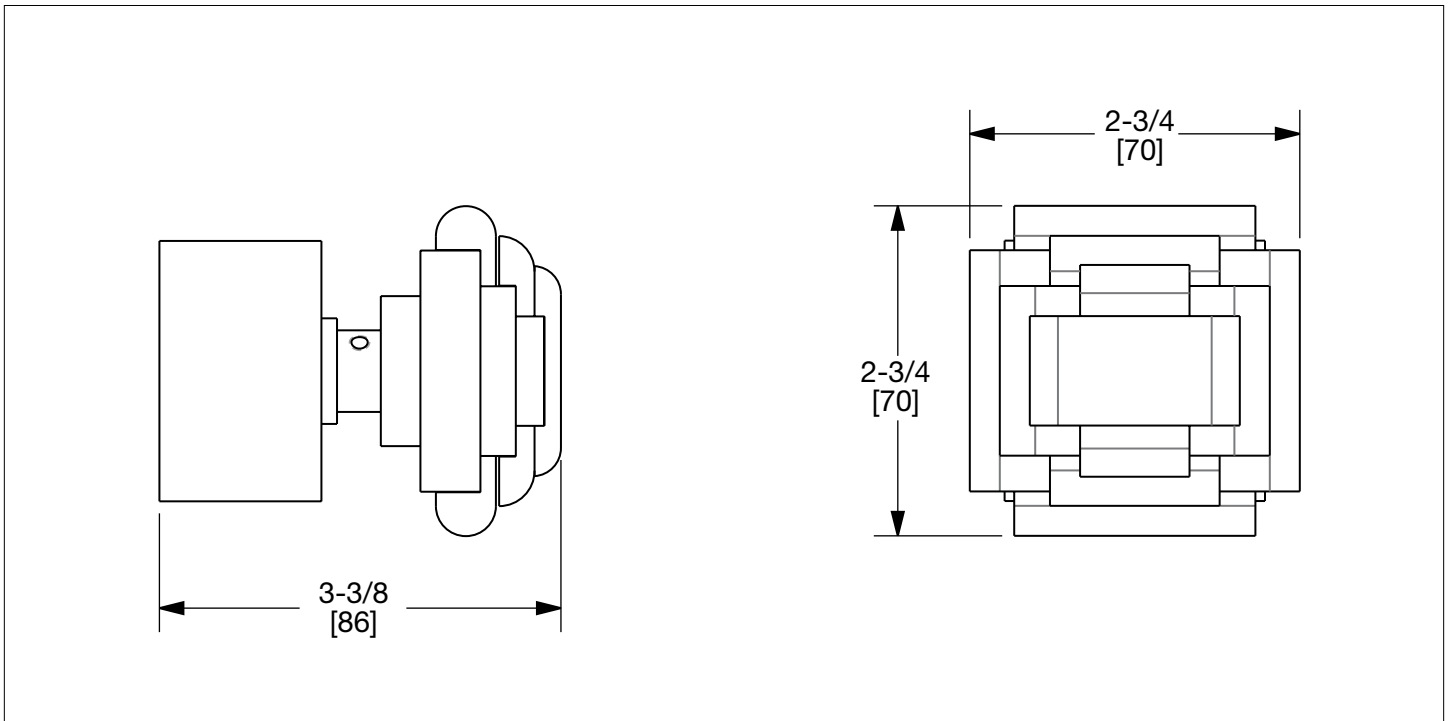

The measurements shown are for reference only. Products and specifications shown are subject to change without notice.

Rev A