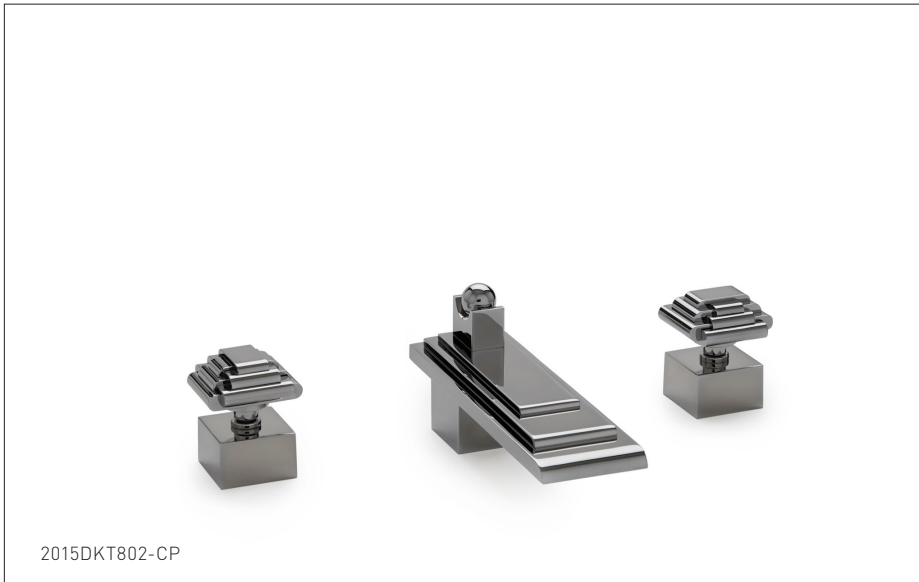

SHERLE WAGNER INTERNATIONAL

NOUVEAU KNOB DECK MOUNT TUB SET 2015DKT802-XX

NOUVEAU KNOB DECK MOUNT TUB SET IN COMBINATION FINISH 2015DKT802-XX-XX

PRODUCT FEATURES

- o Available in all Sherle Wagner International finishes
- o Solid brass/bronze construction
- o Full flow
- o Includes (2) 1/2" washerless 1/4 turn ceramic valves
- o Includes (2) 72" braided hose 1/2" FNPT to 3/4" FNPT for diverter
- o Optional: (2) 3/4" valves for increased flow, contact sales associate for details