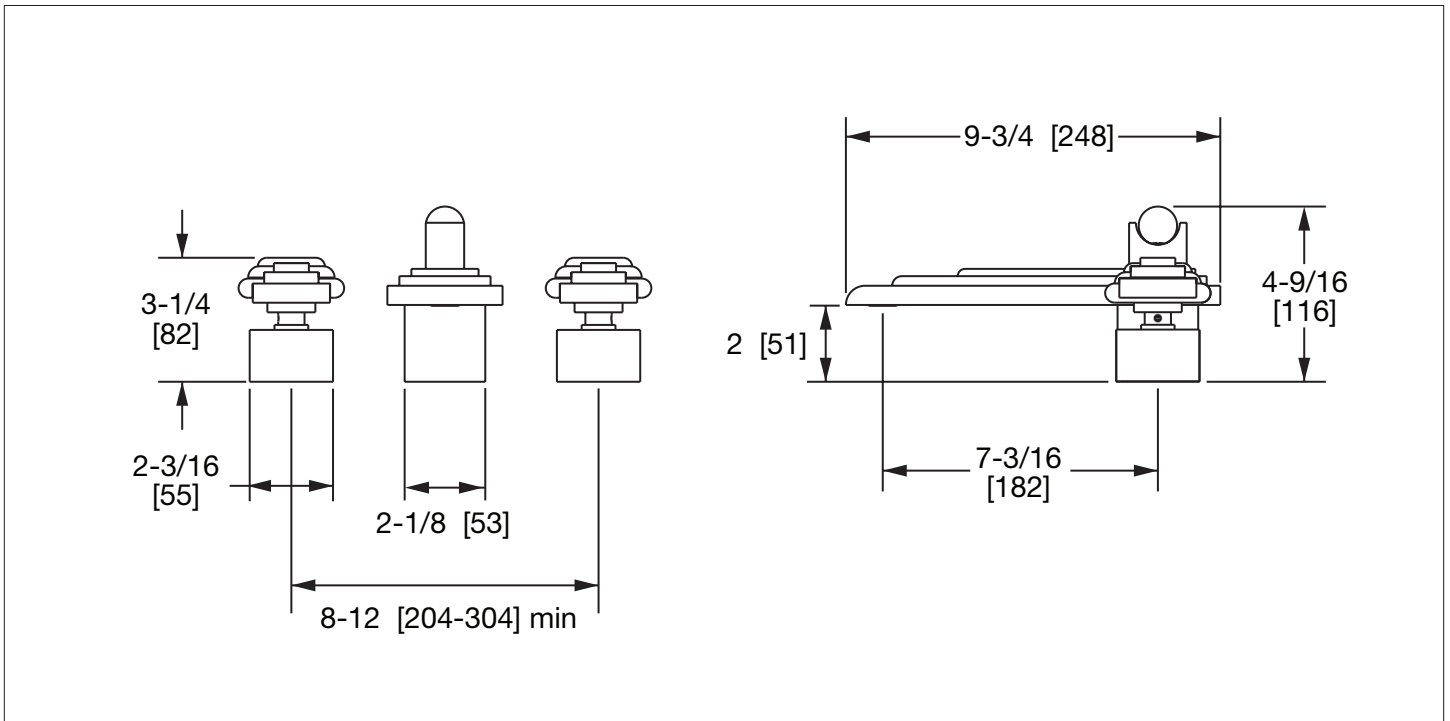

The measurements shown are for reference only. Products and specifications shown are subject to change without notice.

Rev A