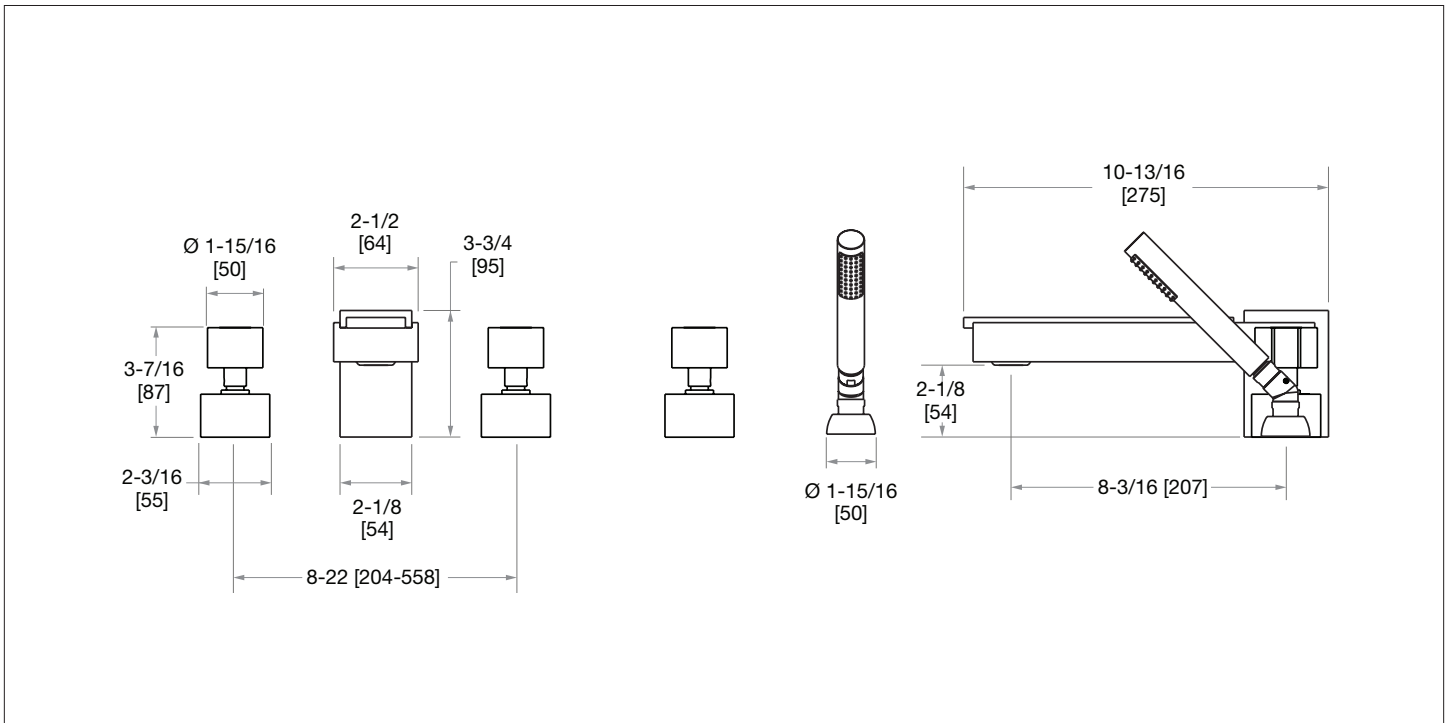

The measurements shown are for reference only. Products and specifications shown are subject to change without notice.

Rev A