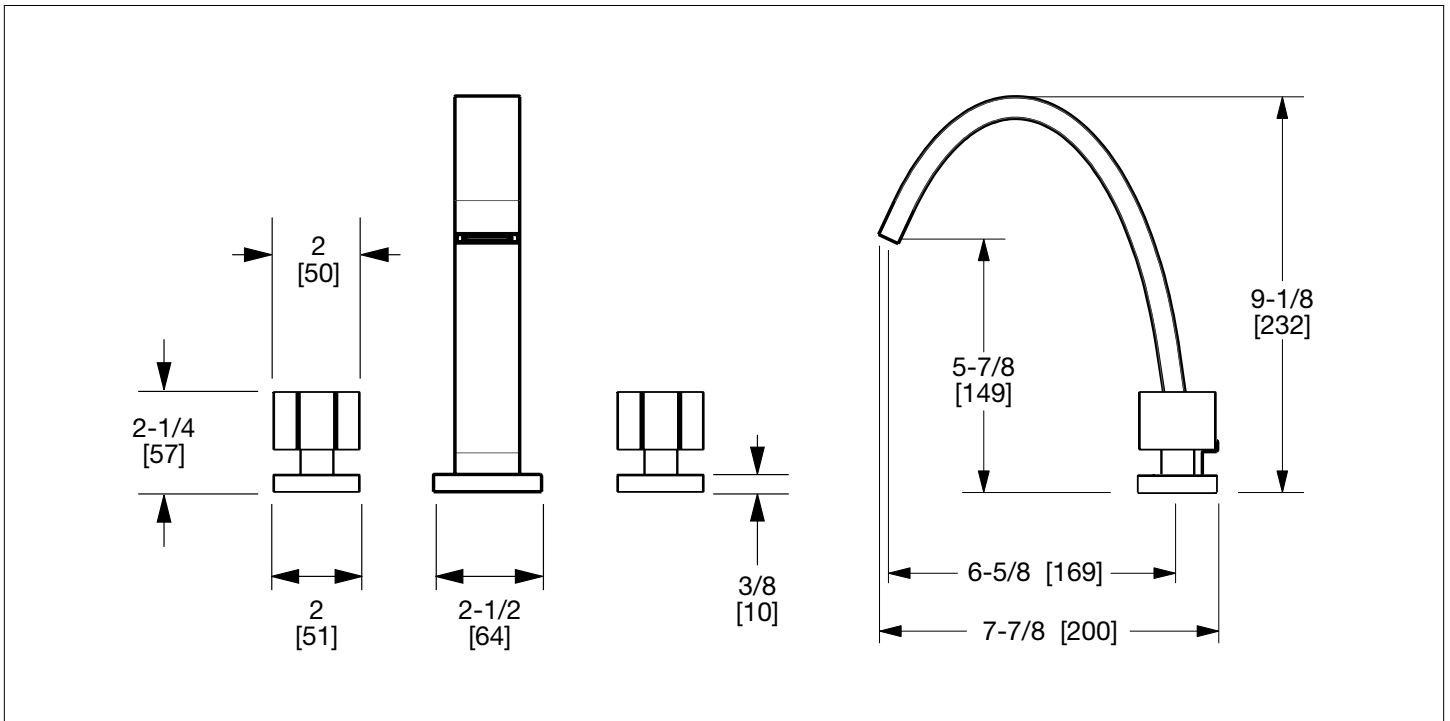

The measurements shown are for reference only. Products and specifications shown are subject to change without notice.

Rev A