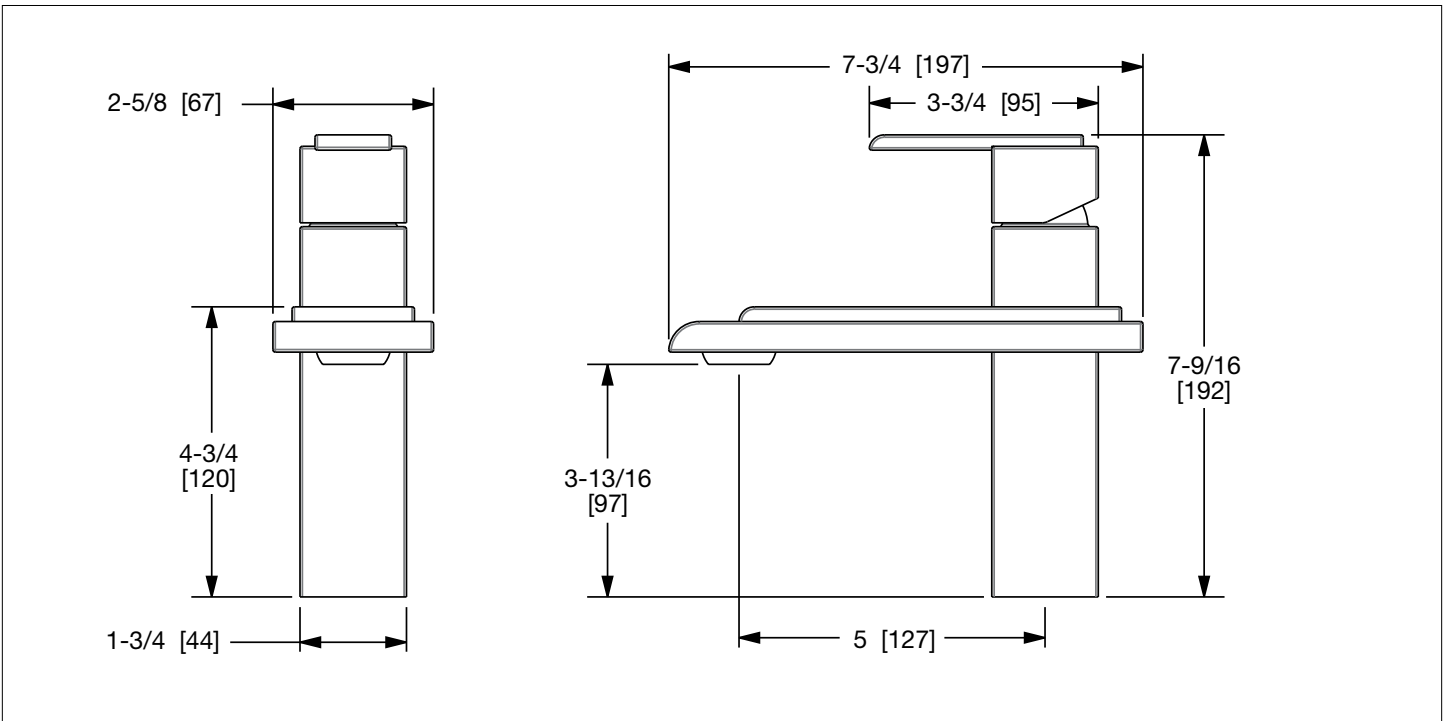

The measurements shown are for reference only. Products and specifications shown are subject to change without notice.

Rev A