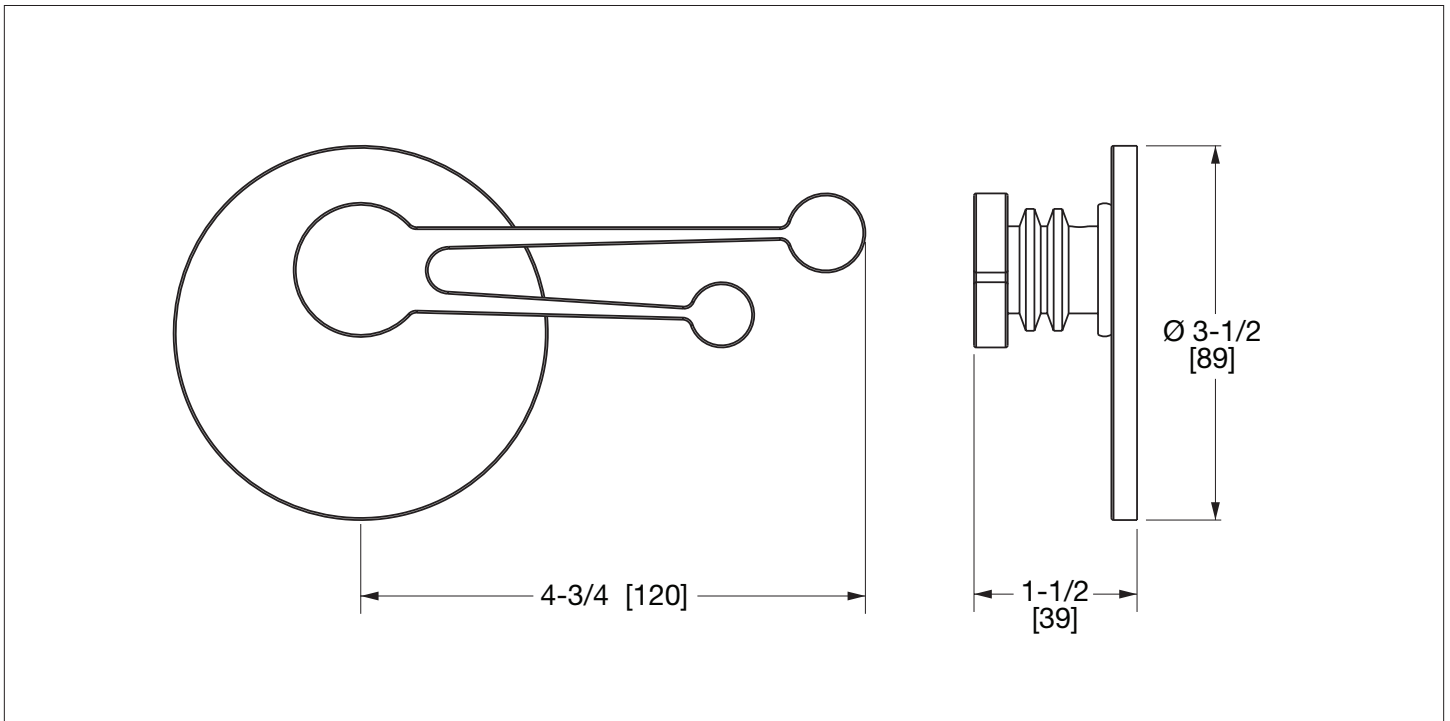

The measurements shown are for reference only. Products and specifications shown are subject to change without notice.

Rev B