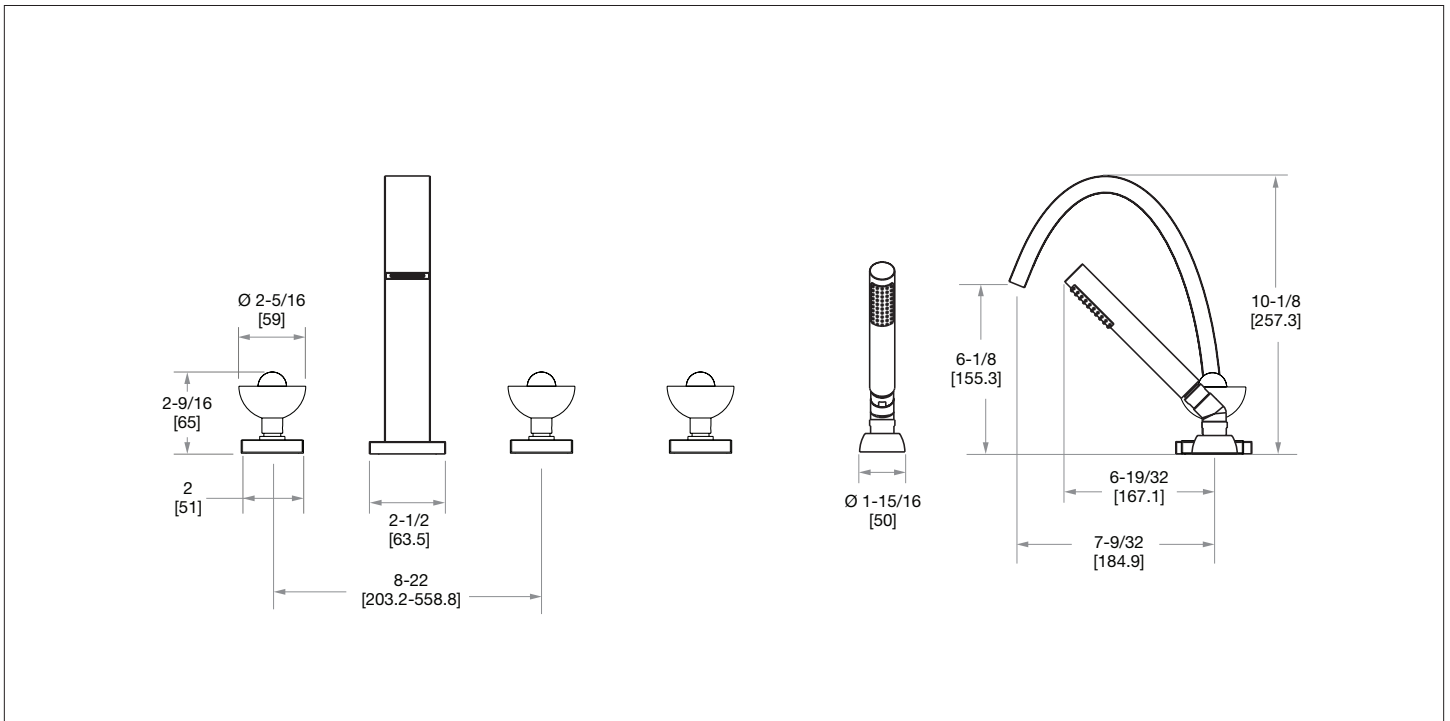

SHERLE WAGNER INTERNATIONAL

AQUEDUCT WITH SATURN KNOB DECK MOUNT TUB SHOWER SET 2006DTS302-XX

2006DTS302-CP

PRODUCT FEATURES

- o Available in all Sherle Wagner International finishes
- o Solid brass/bronze construction
- o Full flow
- o Includes (2) 1/2" washerless 1/4 turn ceramic valves
- o Includes (3) 72" braided hose 1/2" FNPT to 3/4" FNPT for diverter
- o Includes deckmount handshower
- o 1.8 gpm (6.8 L/min) handshower flowrate
- o Includes (1) 72" spiral handshower hose with vacuum break
- o Leader hose not included

- o Optional: (2) 3/4" valves for increased flow, contact sales associate for details

AVAILABLE METAL FINISHES

PN Polished Nickel	OB Oil Rubbed Brass	ES English Silver	AG Antique Gold
CP Polished Chrome	PB Polished Brass	BS Butler Silver	SP Satin Platinum
BN Brushed Nickel	GP Gold Plate	AP Antique Pewter	HP High Polished Platinum
BC Brushed Chrome	AL Almond Gold	PE Black Pearl	BP Burnished Platinum
SB Satin Brass	RG Rose Gold	BG Burnished Gold	

The measurements shown are for reference only. Products and specifications shown are subject to change without notice.

Rev A