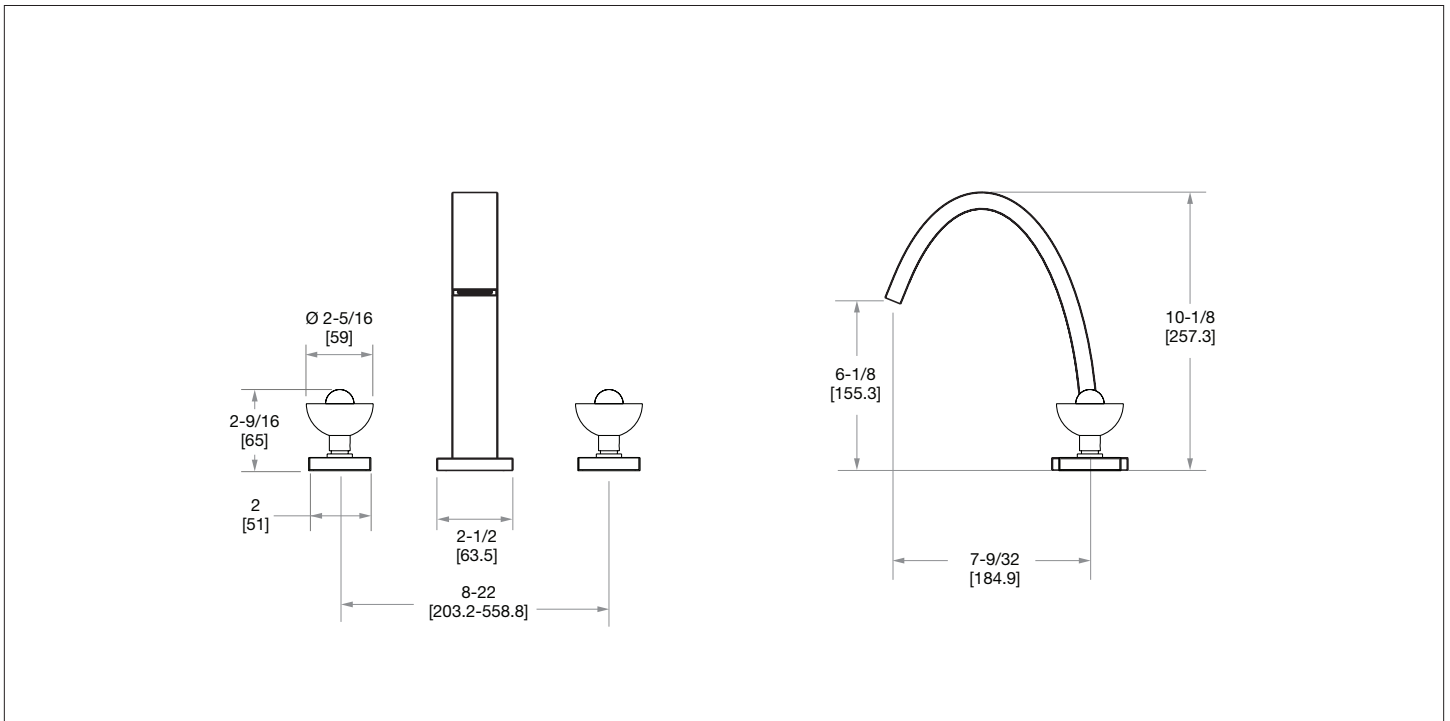

The measurements shown are for reference only. Products and specifications shown are subject to change without notice.

Rev A